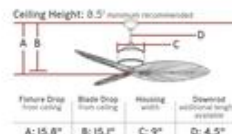

Collection: Delray

UPC #:014817576795

Finish: Matte White (RZW)

Blade Finish: Matte White

Blade Finish 2: Undefined

Dimensions:

- **Diameter:** 56"
- **Weight:** 17.6 lbs.
- **Reverse Switch:** Remote Controlled
- **Rev. Switch Location:** Remote Transmitter
- **Motor Size:** 125.0 X 20.0
- **Diameter of Housing:** 9.0
- **Remote Included:** Hand Remote
- **Location of Receiver:** Canopy
- **Remote Group(s):**

Features:

- Includes a green, energy-efficient DC motor
- Remote included for easy operation

Material List:

Safety Listing:

Safety Listed for Wet Locations

Instruction Sheets:

English (3DLR56XX-ETL-ENG)

French (3DLR56XX-ETL-CF)

Shade / Glass / Diffuser Details:

Part	Material	Finish	Quantity	Item Number	Length	Width	Height	Diameter	Fitter Diameter	Shade Top Length	Shade Top Width	Shade Top Diameter
Diffuser	Acrylic	Undefined	1									

Blade Details:

Blade Group	Diameter	Included	RPM Hi	CFM Hi	Watts Hi	Amps Hi	RPM Med	CFM Med	Watts Med	Amps Med	RPM Low	CFM Low	Watts Low	Amps Low
	56	Yes	147.0	5553.09	43.0									

Mounting Options:

Mounting Type	Included	Item	Downrod Length	Downrod Diameter	Overall Height	Blade to Ceiling	Min. Ceiling Height	Canopy Style	Canopy Diameter
Downrod (Included)	yes		6.0	0.5	15.8	15.1	8.26	Downrod	5.24