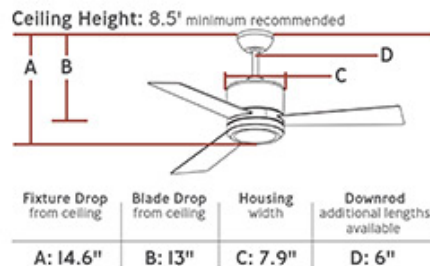

3VNR42OZD-V1: 42" Vision II - Oil Rubbed Bronze

Specification Images:

Collection: Vision II

Dimmable

UPC #:014817583434

Finish: Oil Rubbed Bronze (OZ)

Blade Finish: Roman Bronze

Dimensions:

- **Diameter:** 42"
- **Weight:** 14.08 lbs.
- **Reverse Switch:** Remote Controlled
- **Rev. Switch Location:** Remote Transmitter
- **Motor Size:** 153.0 X 12.0
- **Diameter of Housing:** 8.5
- **Capacitor Value:** 85?, 4+(4+5)uF, 350V
- **Light Kit Included:** Yes
- **Remote Included:** Wall / Hand Remote
- **Location of Receiver:**
- **Remote Group(s):**

Bulbs:

1 - LED Integrated Array 20w 120v - included

Features:

- This advanced LED technology is carefully designed and selected to consist of the highest quality LED chipsets for superior performance and reliability.
- Integrated LED fixtures that meet the high efficacy LED standards set forth in Title 24 and are listed in the California Energy Commission Appliance database.

Material List:

Safety Listing:

Safety Listed for Dry Locations

Instruction Sheets:

English (3VNR52_42XXD-CUL-ENG)
French (3VNR52_42XXD-CUL-CF)

Shade / Glass / Diffuser Details:

Part	Material	Finish	Quantity	Item Number	Length	Width	Height	Diameter	Fitter Diameter	Shade Top Length	Shade Top Width	Shade Top Diameter