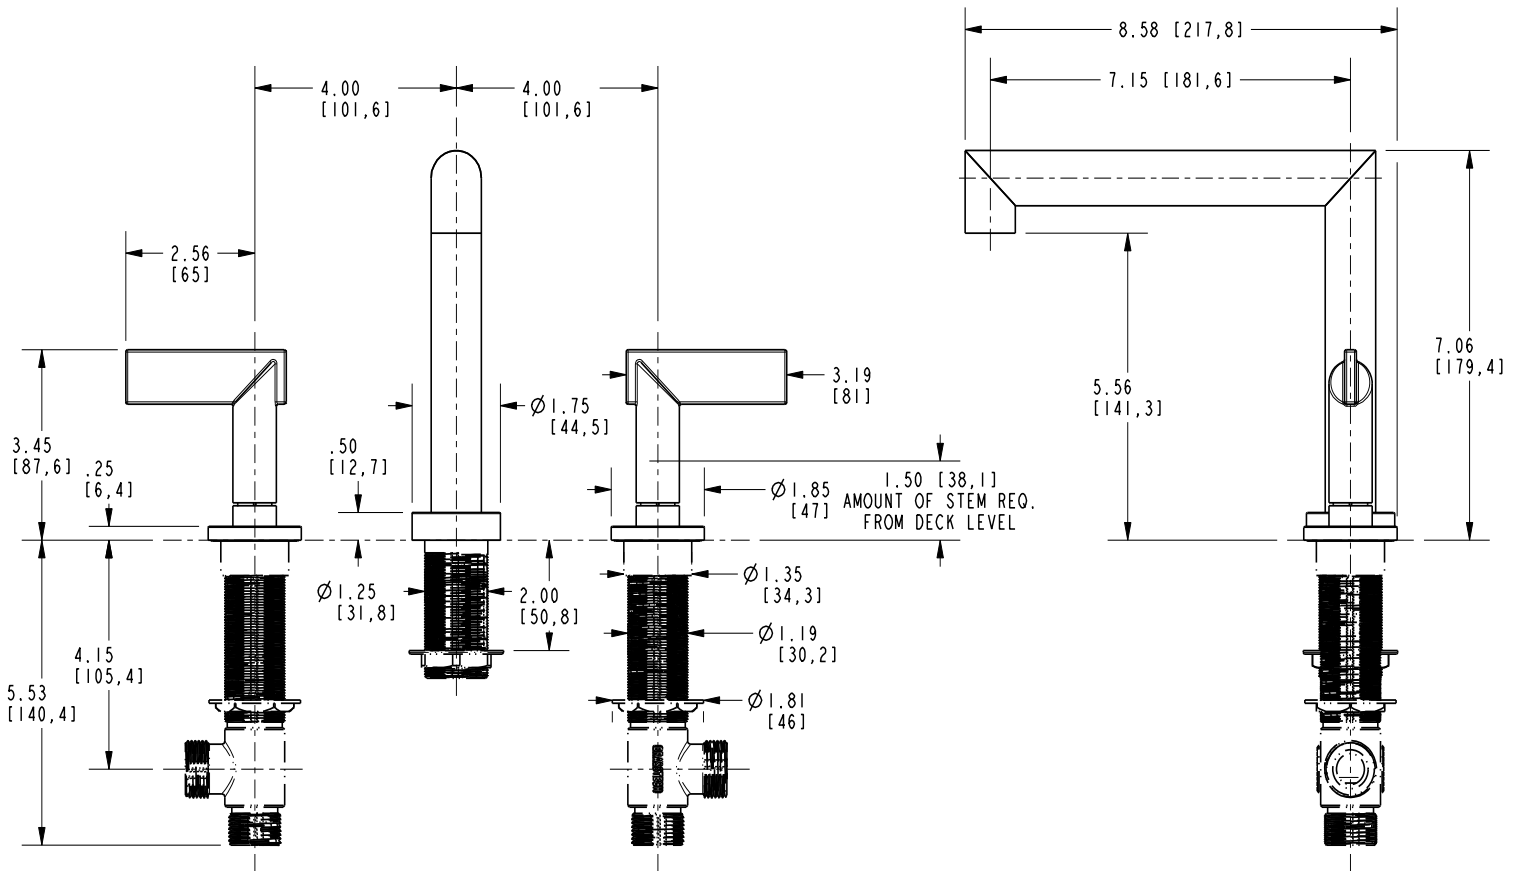

Roman Tub Deck Trim

3-2496

Features

- Solid brass construction
- ADA compliant traditional lever handles
- 7-1/16" (17.9 cm) spout height at outlet
- 7-15/16" (20.2 cm) spout reach (c-c)
- Intended for use with Newport Brass rough valve kit (Required Accessory) which incorporates the following:
 - Brass valve bodies and spout nipple
 - Quarter-turn washerless ceramic disc 3/4" valve cartridges
 - Diverter valve and hoses as needed for handshower

Required Accessory:

Trim, above, and Rough Valve Kit, below, must both be specified.

Application	Roman Tub			Roman Tub with Handshower					
	Hot Valve	Cold Valve	Spout Quick-Connect Fitting	Hot Valve	Cold Valve	Spout Quick-Connect Fitting	Poly-Braided Hose	Handshower Diverter	H/S Flange Hardware
Inlet/Outlet Size	3/4"	3/4"	3/4"	3/4"	3/4"	3/4"	1/2"	1/2" / 3/4"	-
Part Number	<input type="checkbox"/> 1-677			<input type="checkbox"/> 678					
Image									

Product Specification: Add "Color / Finish" suffix to Model number, below.

The Roman Tub with Handshower Deck Trim shall be made of solid brass construction. Roman Tub with Handshower Deck Trim shall incorporate ADA compliant contemporary lever handles. Product shall incorporate a 7-1/6" (17.9 cm) spout height at outlet and a 7-15/16" (20.7 cm) spout reach (c-c). Rough valve kit shall incorporate brass valve bodies with quarter-turn washerless ceramic disc 3/4" valve cartridges, a spout nipple and a diverter valve with hoses as needed for handshower. Roman Tub with Handshower Deck Trim shall be Newport Brass Model 3-2487/_____ and Newport Brass rough valve kit shall be 1-678.

3-2496

PRODUCT DIMENSIONS *(Units are in inches)*

Priya Roman Tub Deck Trim
3-2496

NEWPORT BRASS
 Flawless Beauty. From Faucet to Finish.™

t: 949.417.5207 | www.newportbrass.com
 ©2016 Brasstech, Inc.