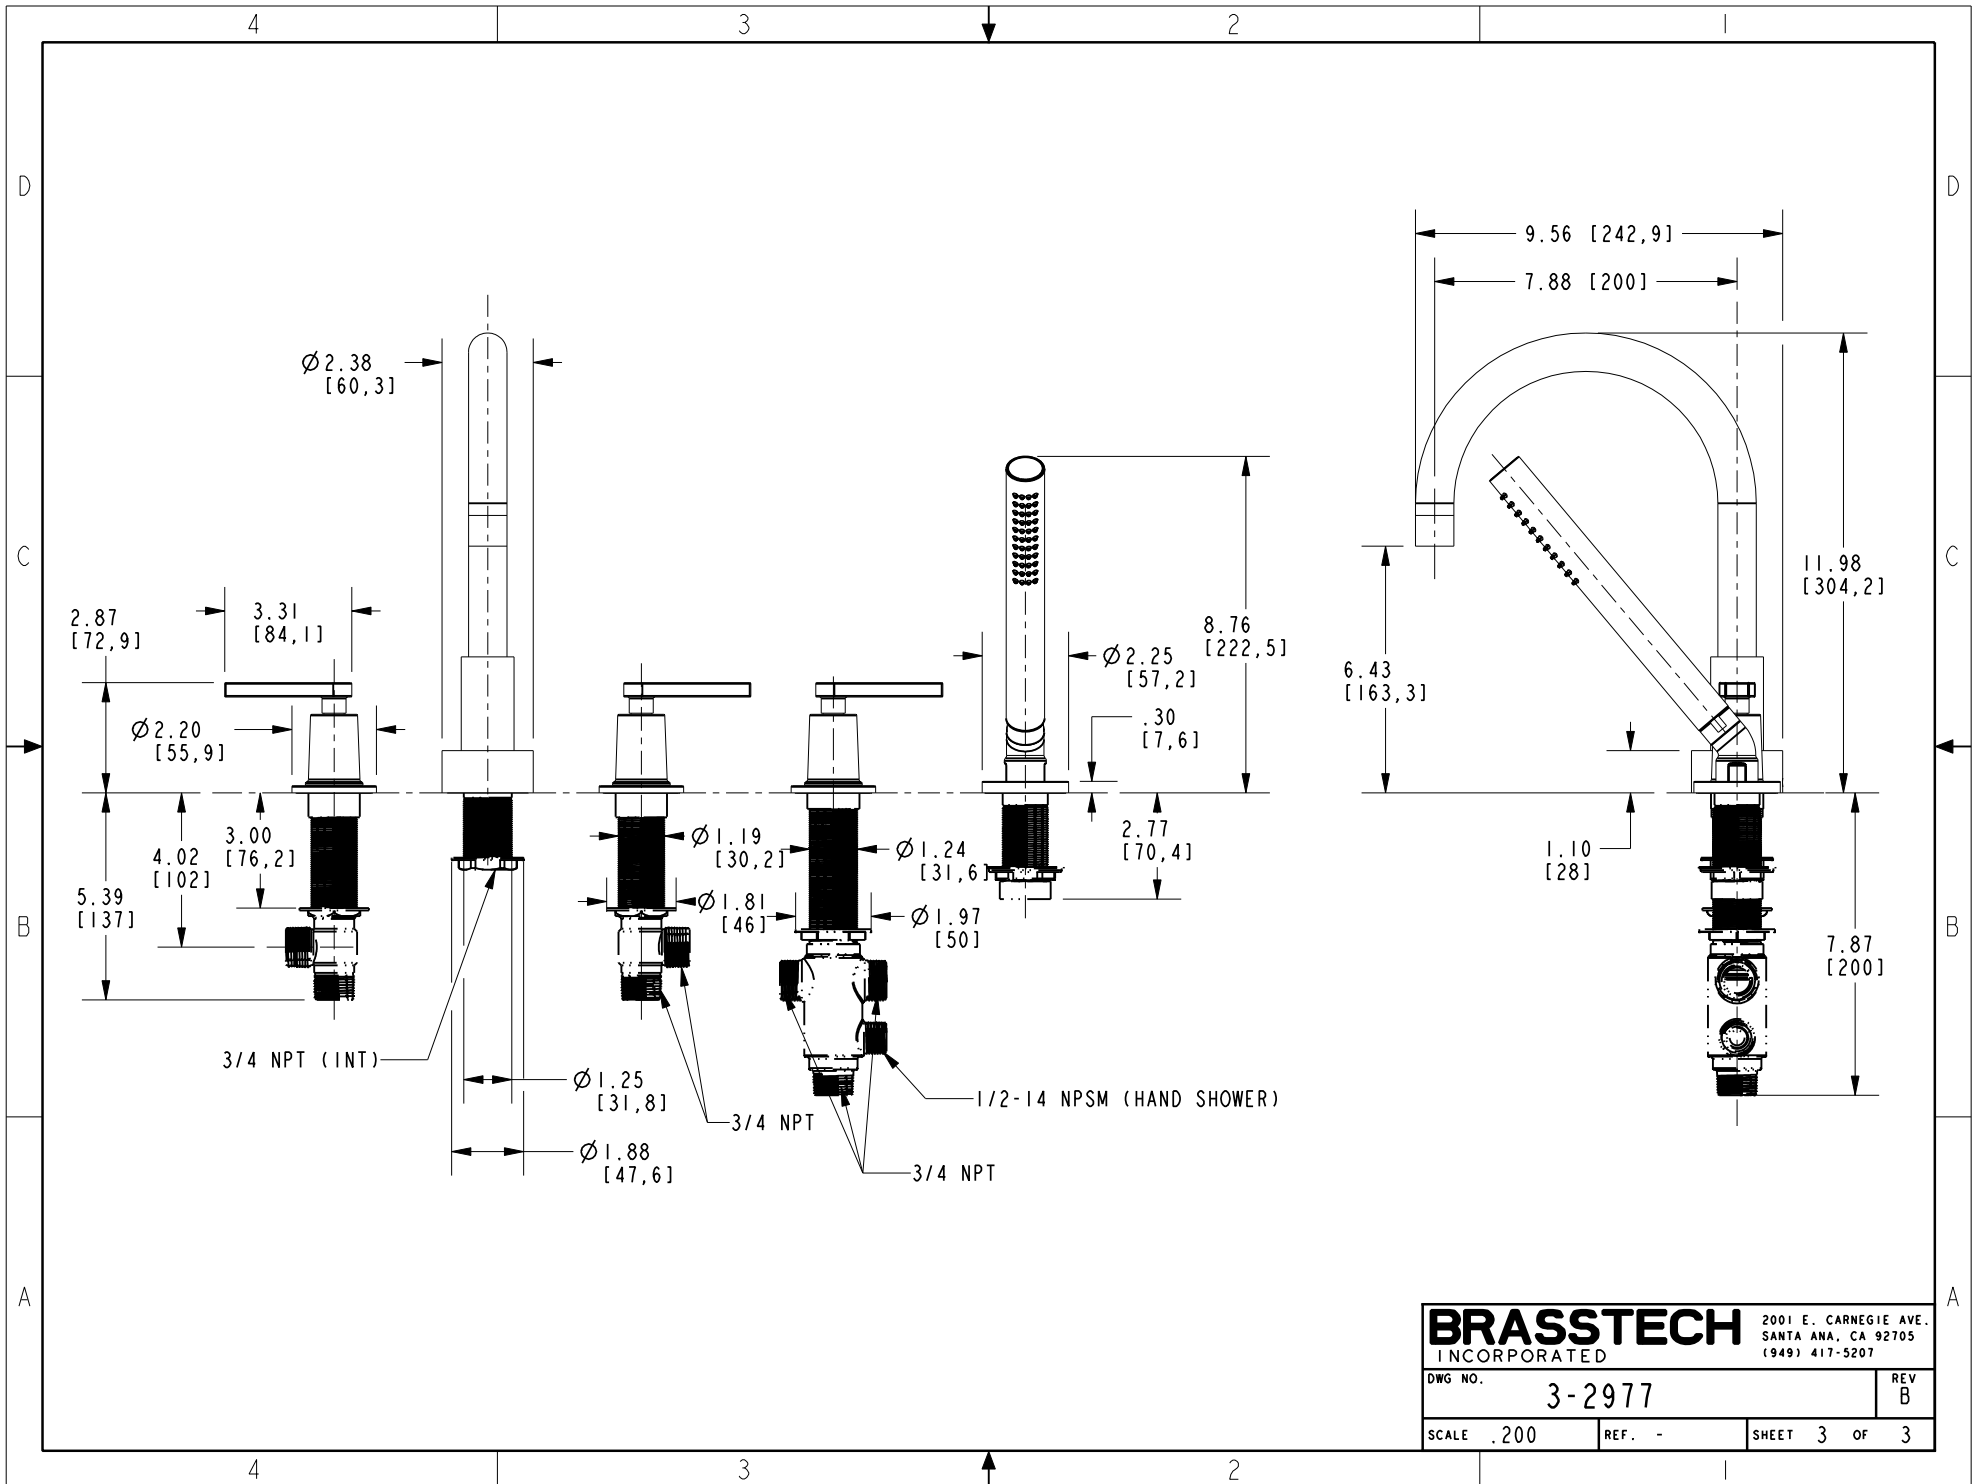

<b>BRASSTECH</b>		2001 E. CARNEGIE AVE.	
INCORPORATED		SANTA ANA, CA 92705	
DWG NO. 3-2977		REV B	
SCALE .225	REF. -	SHEET 2 OF 3	

<b>BRASSTECH</b>		2001 E. CARNEGIE AVE. SANTA ANA, CA 92705 (949) 417-5207	
DWG NO.	3-2977		REV B
SCALE .200	REF. -	SHEET 3 OF 3	