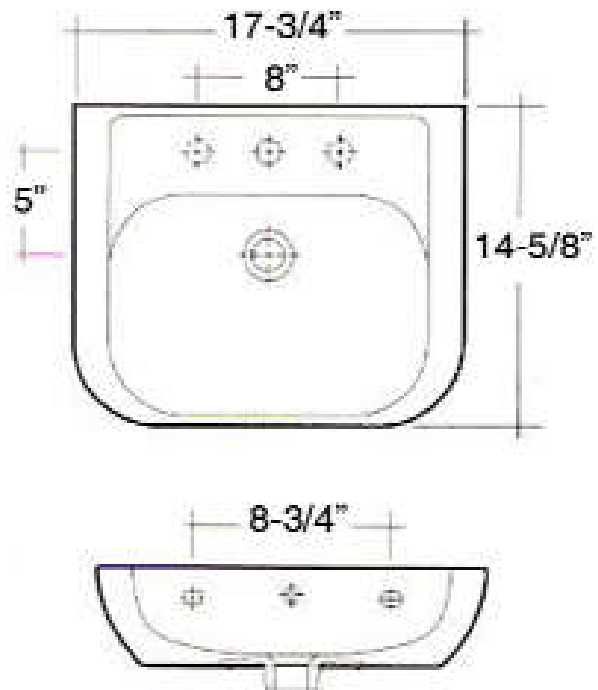

# CAROLINE 450 WALL-HUNG

Cat. No.  
4-200X

Faucet not included

Width: 17-<sup>3</sup>/<sub>4</sub>"  
Depth: 14-<sup>5</sup>/<sub>8</sub>"  
Height: 7"

**\*Please do NOT drill hole without  
template or actual product.**

### Interior Dimensions:

Basin interior:	14- <sup>1</sup> / <sub>2</sub> " X 9- <sup>1</sup> / <sub>4</sub> "
Basin depth:	4- <sup>3</sup> / <sub>4</sub> "
Water depth to overflow:	2- <sup>1</sup> / <sub>2</sub> "
Back of basin to center of faucet:	2- <sup>1</sup> / <sub>4</sub> "
Back of basin to center of drain:	7"
Faucet and spout hole:	1- <sup>3</sup> / <sub>8</sub> "

### Features:

- ▶ Vitreous China
- ▶ Available with 1-Hole (**4-2001**), 4" centerset (**4-2004WH**) and 8" widespread (**4-2008**)
- ▶ Pre-drilled overflow hole
- ▶ Accommodates drain 1/2"
- ▶ Mounting hardware included

### Compliance Certification

Meets or exceeds the following specifications: ASME A112.19.2 2018 and CSA B45.1-18 for plumbing fixtures.

Dimensions of fixture are nominal and may vary within the range of tolerances established by ANSI Standard A112.19.2.2018. Dimensions and specifications subject to change without notice.