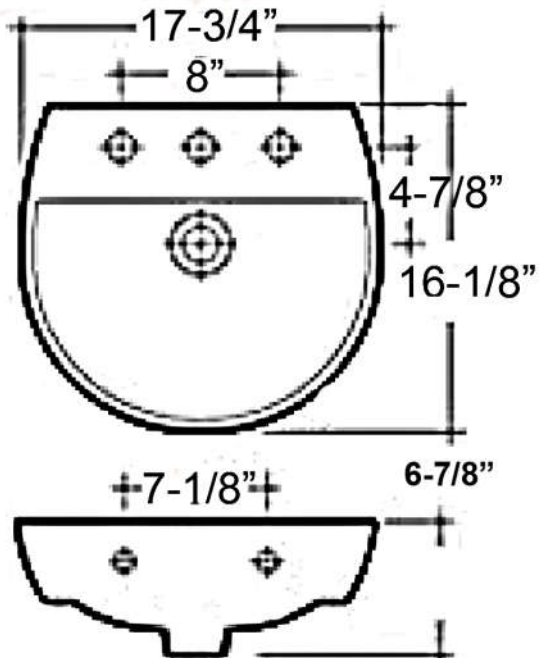

RESERVA 450 WALL HUNG BASIN

Cat. No
4-34X

Faucet not included

Mounting hardware

W: 17-³/₄"
D: 16-¹/₈"
H: 6-⁷/₈"
Water depth to OF: 2-³/₄"

Back of basin to center of faucet: 2"
Back of basin to center of drain: 7"

Interior Dimensions:

Basin interior: 16-¹/₄" x 15-¹/₂"
Basin depth: 4-³/₈"
Mount holes cc: 7"

Features:

- ▶ Wall hung installation
- ▶ Made of Vitreous China
- ▶ Pre-drilled overflow hole
- ▶ Available with 1-hole (4-341) ,4" centerset (4-344) 8" widespread (4-348)
- ▶ Mounting hardware included

Colors:

WH White

Meets or exceeds the following specifications: ASME A112.19.2 2018 and CSA B45.1-18 for ceramic plumbing fixtures.

Dimensions of fixture are nominal and may vary within the range of tolerances established by ASME Standard A112.19.2-2018. Dimensions and specifications subject to change without notice.