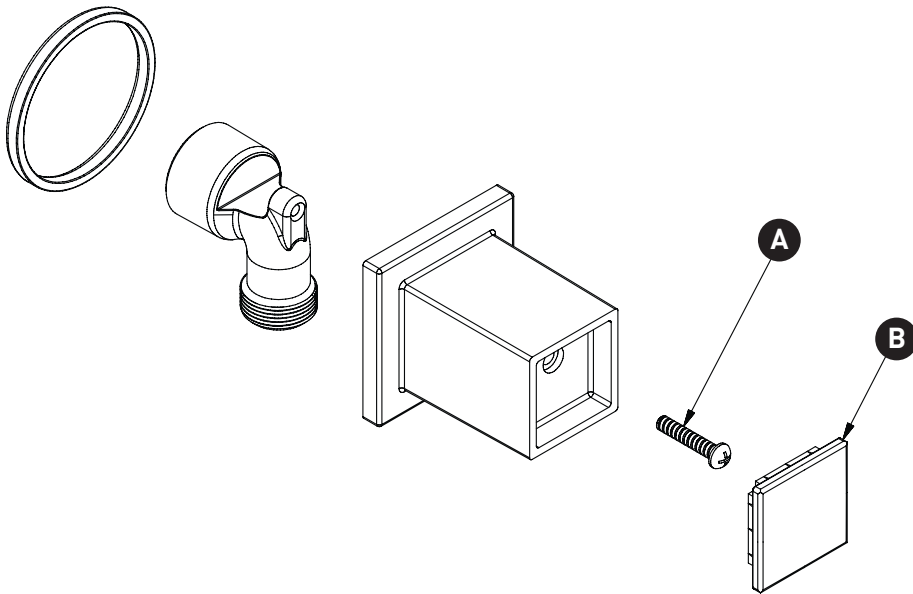

ORDER BY PART NUMBER

ILLUSTRATED PARTS

774

Handshower Outlet

ID	Kit Number
A	140-200
B*	055-759

*Specify finish when ordering.

For warranty or additional information, contact:

U.S.A.
houseofrohl.com/support
 1-800-777-9762