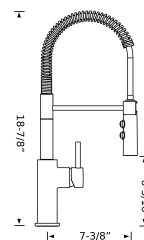

CATRIS PVD

Warranty

BLANCO offers a limited lifetime warranty on all sinks and faucets, as well as a one-year warranty on all custom accessories.

Code/Standards Compliance

BLANCO sinks and faucets are third-party tested and certified to standards and listed by applicable certification bodies. For more information on individual product listings, contact our office or listing organization.

View our how-to videos to learn more about installing and caring for BLANCO products:
<https://www.blanco.com/us-en/service/how-to-videos/how-to-videos-for-sinks/>

Questions? Contact us today

BLANCO America, Inc.
110 Mount Holly By-Pass
Lumberton, NJ 08048

Phone & Fax
Phone: 888-668-6201
Fax: 609-668-6211

While BLANCO endeavors to provide accurate information, all dimensions are nominal, cannot be guaranteed, and are subject to change or cancellation. BLANCO assumes no responsibility for use of superseded or voided specifications.