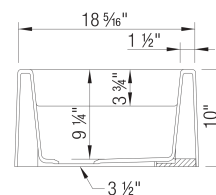

Optional Accessories

Sink Grid	237525
Floating Sink Grid	233530
Beech Cutting Board	235010
CapFlow Strainer Cover	517666

Warranty

BLANCO offers a limited lifetime warranty on all sinks and faucets, as well as a one-year warranty on all custom accessories.

Code/Standards Compliance