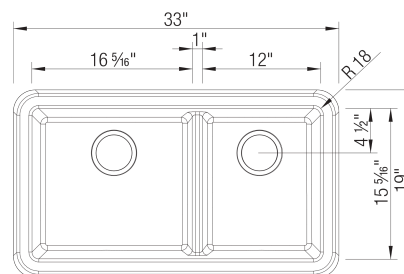

Design and Planning Tips

- Min cabinet size: 36 in
- Bowl depth: 9-1/4" in
- Rim height: 10 in

What is included:
Installation instructions
Cabinet template
Limited Lifetime Warranty

Apron front installation only

Minimum cabinet size: 36"

Cut-out Dimensions: custom installation. Use sink as template

Left Sink Bowl Dimensions:

Sink Bowl Length (left-to-right): 16.31"

Sink Bowl Width (front-to-back): 15.31"

Sink Bowl Depth: 9.25"

Right Sink Bowl Dimensions:

Sink Bowl Length (left-to-right): 12"

Sink Bowl Width (front-to-back): 15.31"

Sink Bowl Depth: 9.25"

Apron Front Depth: 10"

Low Divide Height: 5.5"

Drain hole compatible with 3.5" strainers or waste flanges