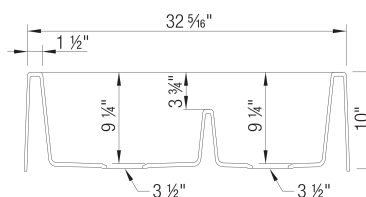

Optional Accessories

Sink Grid	237525
Floating Sink Grid	233530
Beech Cutting Board	235010
CapFlow Strainer Cover	517666

Warranty

BLANCO offers a limited lifetime warranty on all sinks and faucets, as well as a one-year warranty on all custom accessories.

Code/Standards Compliance