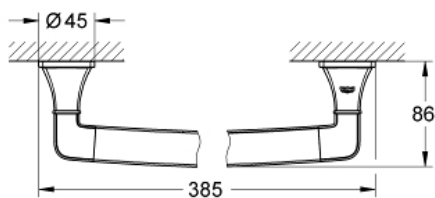

GRANDERA
Grab Bar
MODEL # 40633EN0

Pure Freude
an Wasser

GROHE

C[®]

Product Description:
GRANDERA
Grab Bar

Standard Specification:

- Length: 15"
- GROHE StarLight finish

Applicable Codes & Standards:

- Energy Policy Act of 1992
- ASME A112.18.1/CSA B125.1

Color:

- 40633EN0 Brushed Nickel