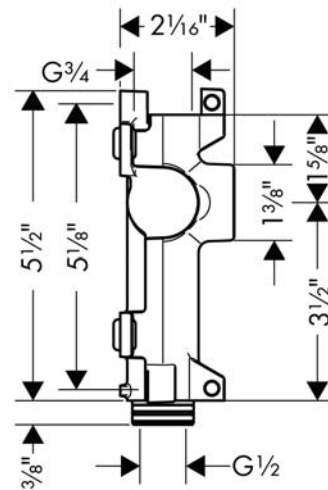

AXOR ShowerSolutions
Rough, AXOR ShowerCollection Shower Shelf, 5"x5"
 Finishes : n.a. Part no. : 40877180

Description

Features

- In a joined installation, it serves as a water-conducting unit, and allows dimensionally-accurate positioning

Item details

Compliance

Product image

Scale drawing

AXOR ShowerSolutions
Rough, AXOR ShowerCollection Shower Shelf, 5"x5"
Finishes : n.a. Part no. : 40877180

Exploded drawing

Year of production: >01/09

AXOR ShowerSolutions
Rough, AXOR ShowerCollection Shower Shelf, 5"x5"
Finishes : n.a. Part no. : 40877180

Spare parts list

Year of production: >01/09

Pos.	Description	Part no.	Price	PU
1	O-Ring 23x2,5	98183000	-	1
2	pin	95334000	-	1