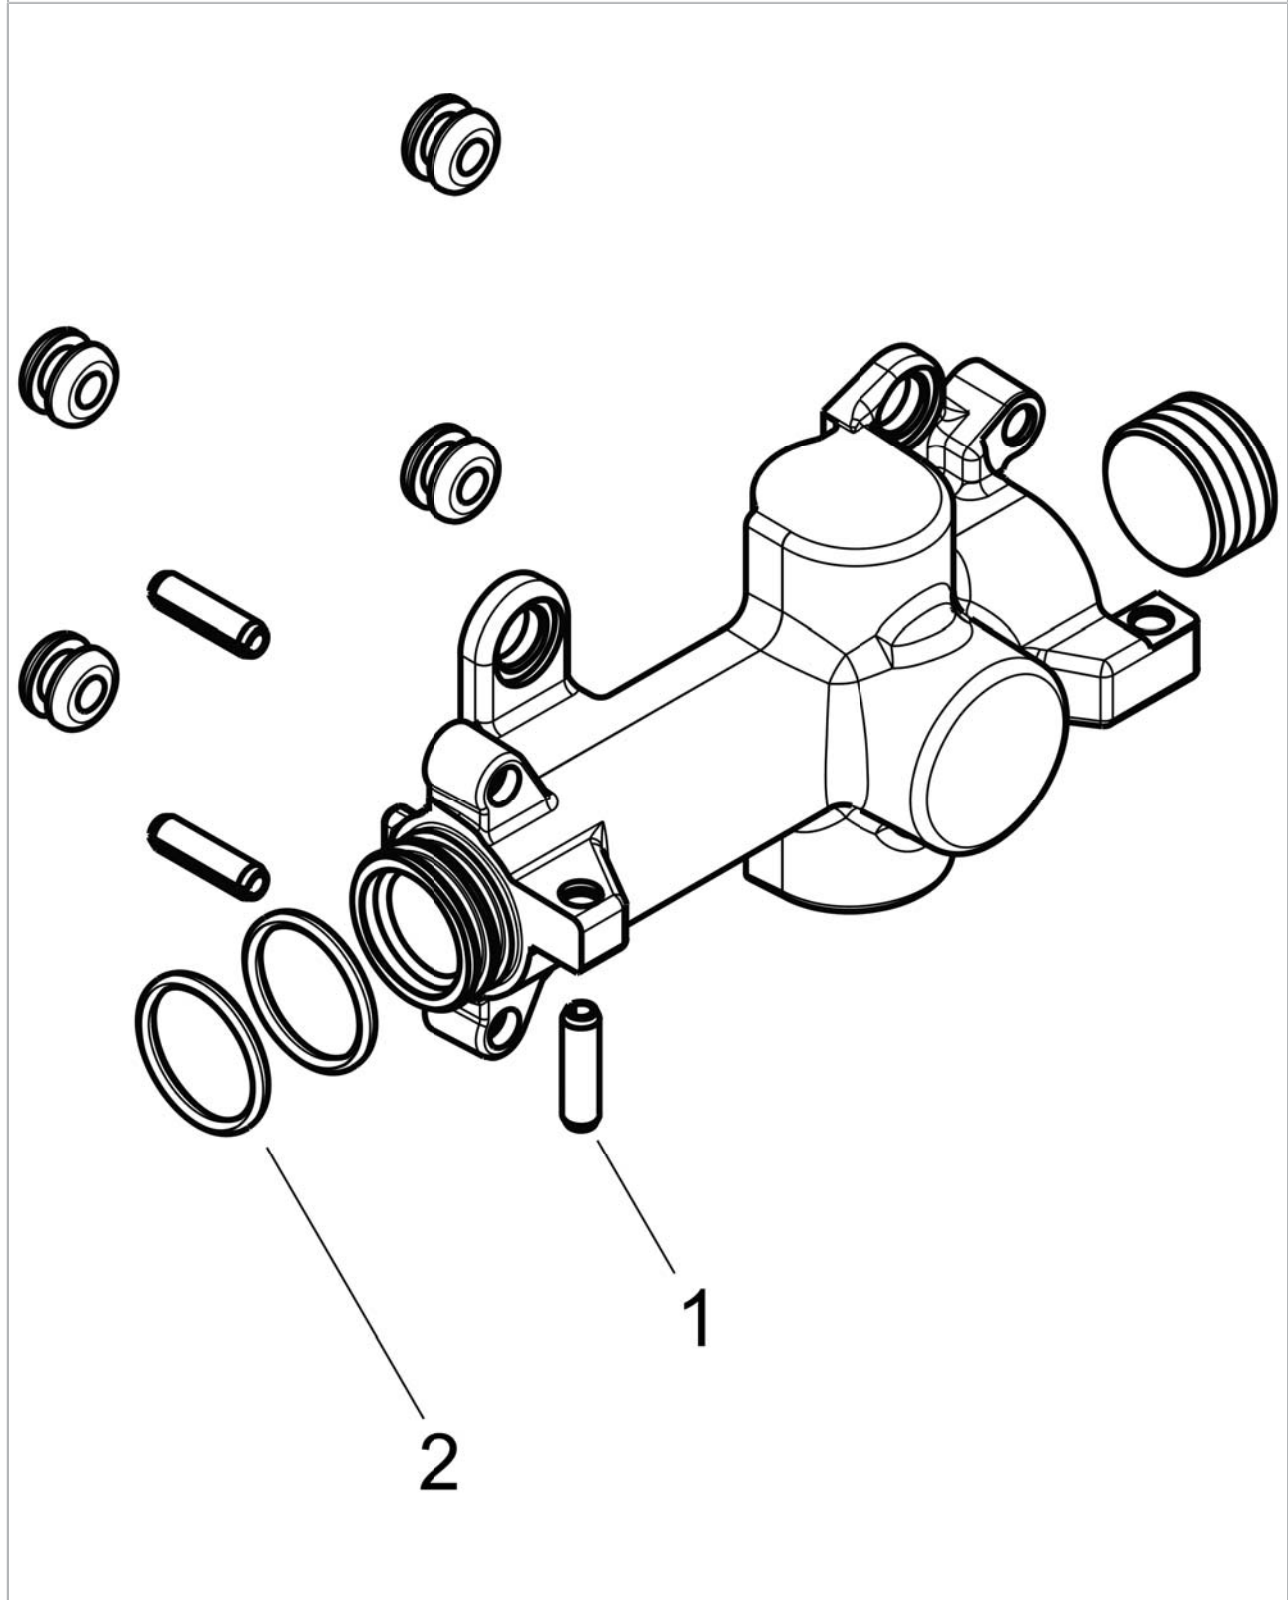

AXOR ShowerSolutions
Rough, AXOR ShowerCollection Shower Shelf, 5"x5"
 Finishes : n.a. Part no. : 40877180

Description

Features

- In a joined installation, it serves as a water-conducting unit, and allows dimensionally-accurate positioning

Item details

Compliance

Product image

Scale drawing

AXOR ShowerSolutions
Rough, AXOR ShowerCollection Shower Shelf, 5"x5"
Finishes : n.a. Part no. : 40877180

Exploded drawing

Year of production: >01/09

AXOR ShowerSolutions
Rough, AXOR ShowerCollection Shower Shelf, 5"x5"
Finishes : n.a. Part no. : 40877180

Spare parts list

Year of production: >01/09

Pos.	Description	Part no.	Price	PU
1	O-Ring 23x2,5	98183000	-	1
2	pin	95334000	-	1