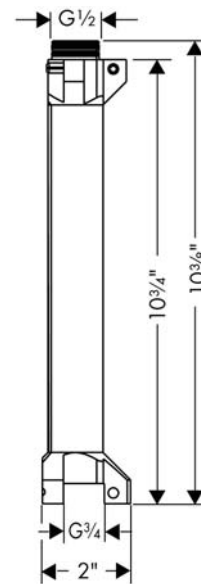

Scale drawing