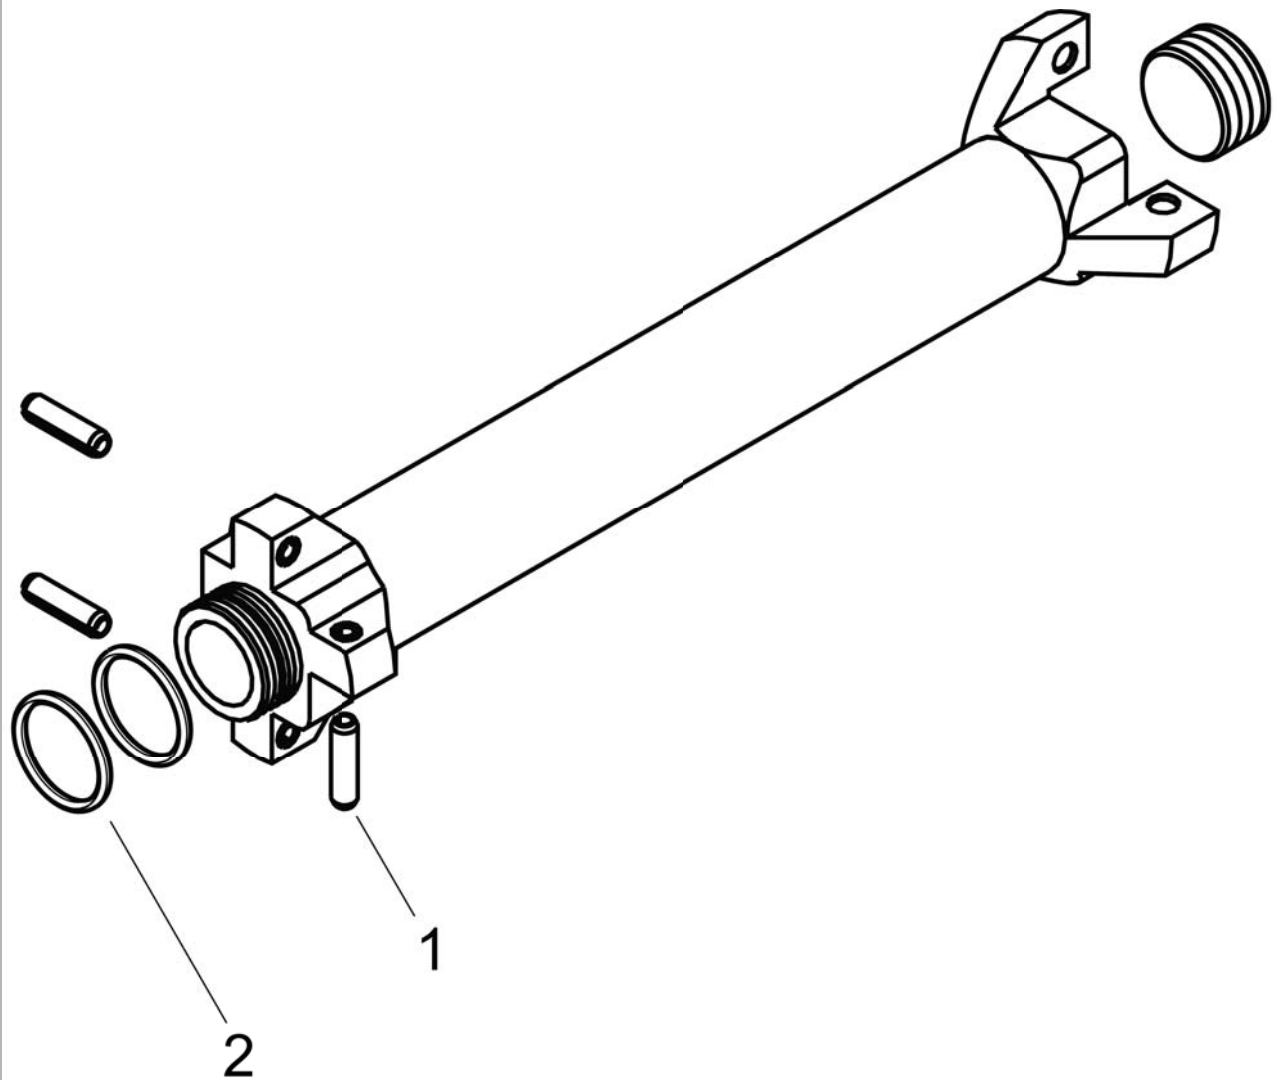

AXOR ShowerSolutions
Rough, AXOR ShowerCollection Shower Shelf, 10"x5"
Finishes : n.a. Part no. : 40878180

Exploded drawing

Year of production: >01/09

AXOR ShowerSolutions
Rough, AXOR ShowerCollection Shower Shelf, 10"x5"
Finishes : n.a. Part no. : 40878180

Spare parts list

Year of production: >01/09

Pos.	Description	Part no.	Price	PU
1	pin	95334000	-	1
2	O-Ring 23x2,5	98183000	-	1