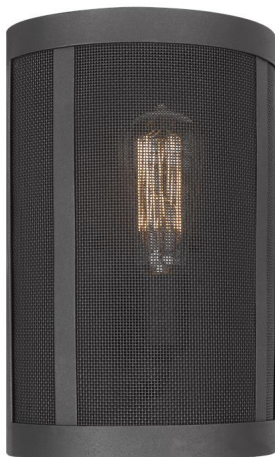

4128501-12: One Light Wall / Bath Sconce

Collection: Gereon

UPC #:785652061059

Finish: Black (12)

Dimensions:

Width: 8" **Extends:** 3 7/8"
Height: 12" **Wire:** 6 1/2" (color/Black/White)
Weight: 3.5 lbs. **Mounting Proc.:** Cap Nuts
Connection: Mounted To Box

Bulbs:

1 - Medium ST19 60w Max. 120v - Not included
 0 - Medium A19 60w Max. 120v - Not included

Features:

- Meets American with Disabilities Act standard extension requirements
- Easily converts to LED with optional replacement lamps
- Meets Title 24 energy efficiency standards
- Title 24 compliant if used with Joint Appendix (JA8) approved light bulbs listed in the California Energy Commission Appliance database.
- Vintage lamp(s) recommended for aesthetics

Material List:

1 Body - Steel - Black

Safety Listing:

Safety Listed for Damp Locations

Instruction Sheets:

Trilingual (English, Spanish, and French) (990W4128501-GER)

Backplate / Canopy Details:

Type	Height / Length	Width	Depth	Diameter	Outlet Box Up	Outlet Box Down
Back Plate	11 7/8	7 3/4	5/8		6	