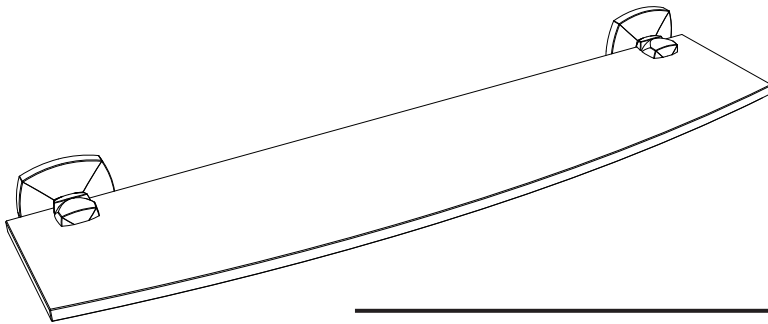

Jewel Collection

General Specifications

Glass Shelf

#4146 (Chrome)
#4156 (Satin Nickel)

Curved Glass Shelf