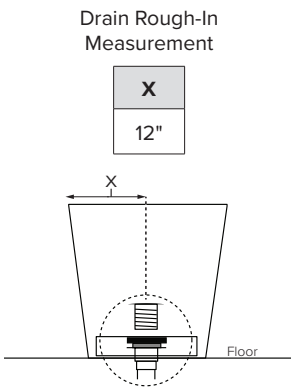

Features an integrated overflow

MODEL 416
66" x 32" x 24"
FREESTANDING 98 gal to overflow
Mineral Composite
289 lbs / 131 kg soaker
Filling this tub to the maximum may require an above average size or dedicated water heater.

• Before discarding tub packaging, check for accessories that may be packaged inside.
 • All product measurements are ±1/2".
 • Specifications and configurations are subject to change without notice.
 • Measurements herein supersede all others published prior to publication date below.