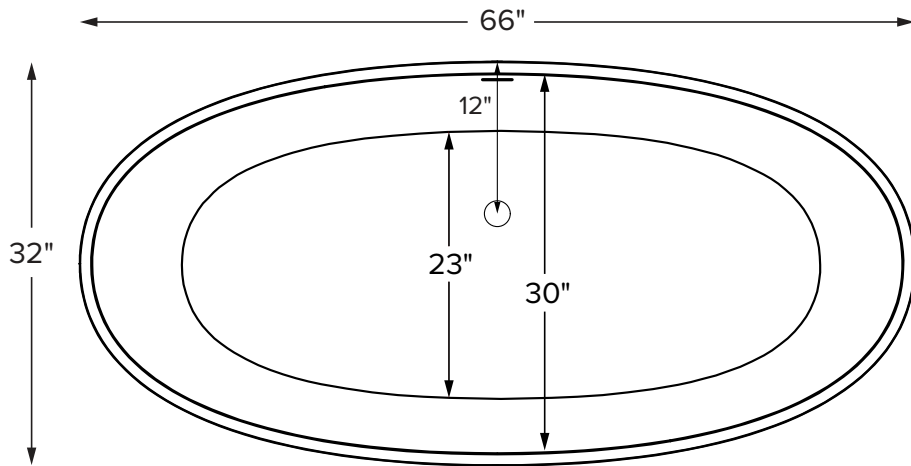

Features an integrated overflow

MODEL 416
66" x 32" x 24"
FREESTANDING 98 gal to overflow
Mineral Composite
289 lbs / 131 kg soaker
Filling this tub to the maximum may require an above average size or dedicated water heater.