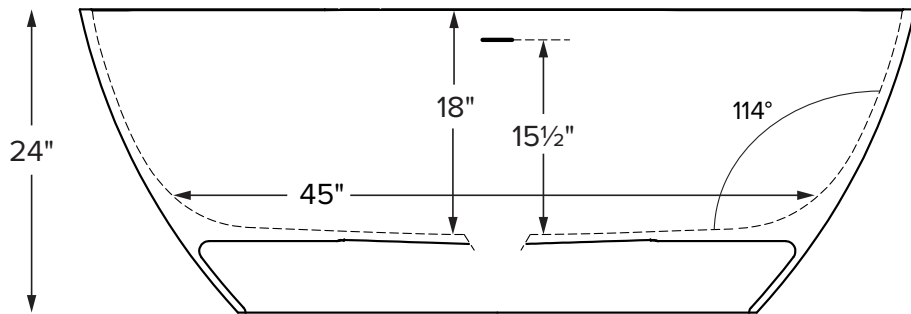

Features an integrated overflow

MODEL 416
66" x 32" x 24"
FREESTANDING 98 gal to overflow
Mineral Composite
289 lbs / 131 kg soaker
Filling this tub to the maximum may require an above average size or dedicated water heater.

• Before discarding tub packaging, check for accessories that may be packaged inside.
 • All product measurements are ±1/2".
 • Specifications and configurations are subject to change without notice.
 • Measurements herein supersede all others published prior to publication date below.