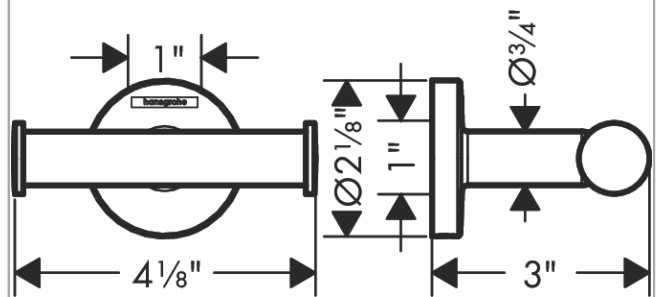

**Logis Universal  
Dual Towel Hook**

Finishes : **chrome** Part no. : **41725000**

**Description**

**Features**

- Brass
- Wall-mounted
- Metal holder

**Item details**

List Price

**Product image**

**Scale drawing**

Logis Universal  
Dual Towel Hook  
Finishes : chrome

Part no. : 41725000

Exploded drawing

Year of production: >04/18

**Logis Universal  
Dual Towel Hook**

Finishes : **chrome**    Part no. : **41725000**