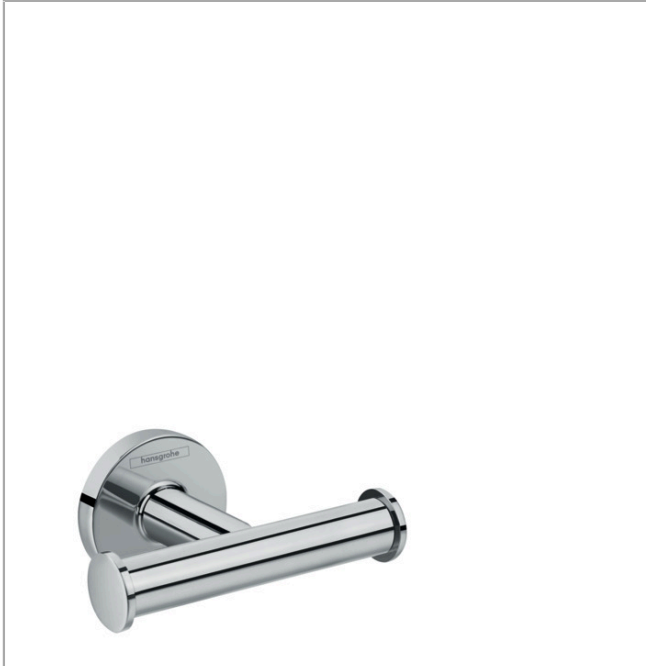

**Logis Universal  
Dual Towel Hook**

Finishes : **chrome** Part no. : **41725000**

**Description**

**Features**

- Brass
- Wall-mounted
- Metal holder

**Item details**

List Price

**Product image**

**Scale drawing**

Logis Universal  
Dual Towel Hook  
Finishes : chrome

Part no. : 41725000

Exploded drawing

Year of production: >04/18

**Logis Universal  
Dual Towel Hook**

Finishes : **chrome**    Part no. : **41725000**