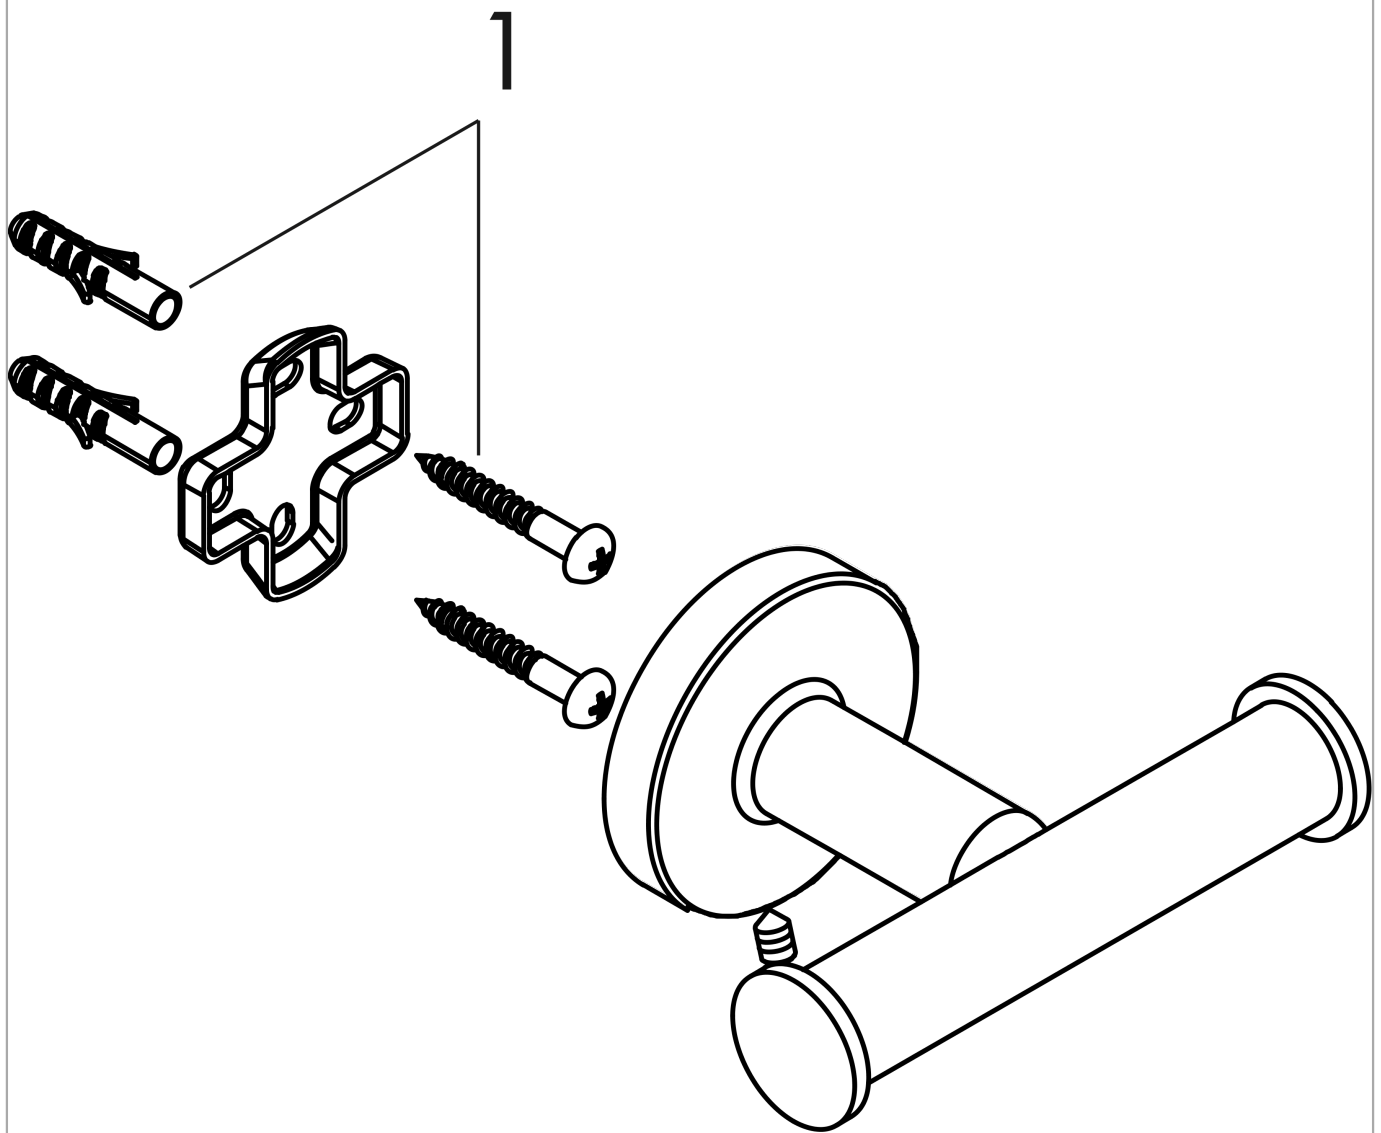

**Logis Universal  
Dual Towel Hook**

Finishes : **chrome** Part no. : **41725000**

**Description**

**Features**

- Brass
- Wall-mounted
- Metal holder

**Item details**

List Price

**Product image**

**Scale drawing**

Logis Universal  
Dual Towel Hook  
Finishes : chrome

Part no. : 41725000

Exploded drawing

Year of production: >04/18

**Logis Universal  
Dual Towel Hook**

Finishes : **chrome**    Part no. : **41725000**

**Spare parts list**

Year of production: >**04/18**

<b>Pos.</b>	<b>Description</b>	<b>Part no.</b>	<b>Price</b>	<b>PU</b>
1	mounting set	40915000	-	1