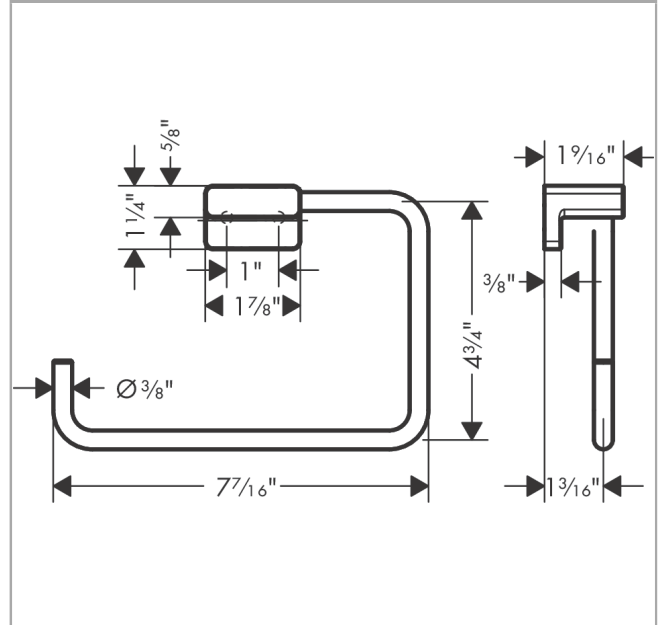

**AddStoris
Towel Ring**

Finish: **chrome** Part no. : **41754000**

Description

Features

- Wall-mounted
- Metal
- Swiveling
- With mounting material
- Concealed fastening
- Drilling distance: 1.02"
- Diameter of drilled hole: 0.23"

Item details

List Price \$ 68.00

Design awards

reddot winner 2021

Product image

Scale drawing

AddStoris
Towel Ring

Finish: chrome Part no. : 41754000

Exploded drawing

Year of production: >04/21

AddStoris
Towel Ring
 Finish: **chrome** Part no. : **41754000**

Spare parts list

Year of production: >**04/21**

Pos.	Description	Part no.	Price	PU
1	support element	94165000	-	1
2	mounting set	40915000	-	1