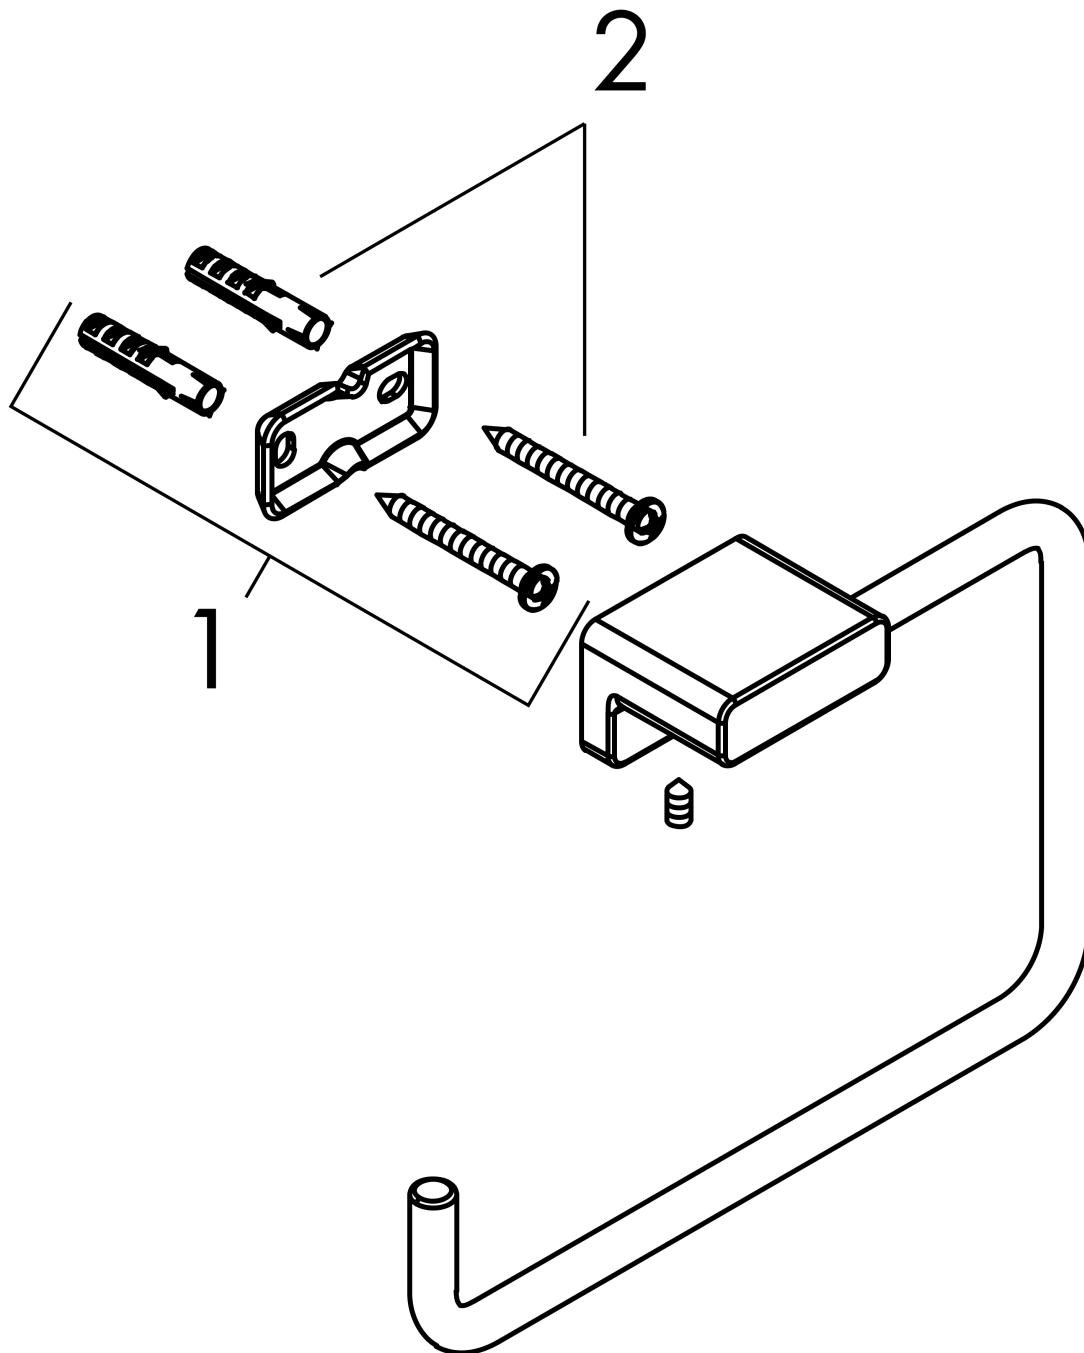

**AddStoris
Towel Ring**

Finish: **chrome** Part no. : **41754000**

Description

Features

- Wall-mounted
- Metal
- Swiveling
- With mounting material
- Concealed fastening
- Drilling distance: 1.02"
- Diameter of drilled hole: 0.23"

Item details

List Price \$ 68.00

Design awards

reddot winner 2021

Product image

Scale drawing

AddStoris
Towel Ring

Finish: chrome Part no. : 41754000

Exploded drawing

Year of production: >04/21

AddStoris
Towel Ring
 Finish: **chrome** Part no. : **41754000**

Spare parts list

Year of production: >**04/21**

Pos.	Description	Part no.	Price	PU
1	support element	94165000	-	1
2	mounting set	40915000	-	1