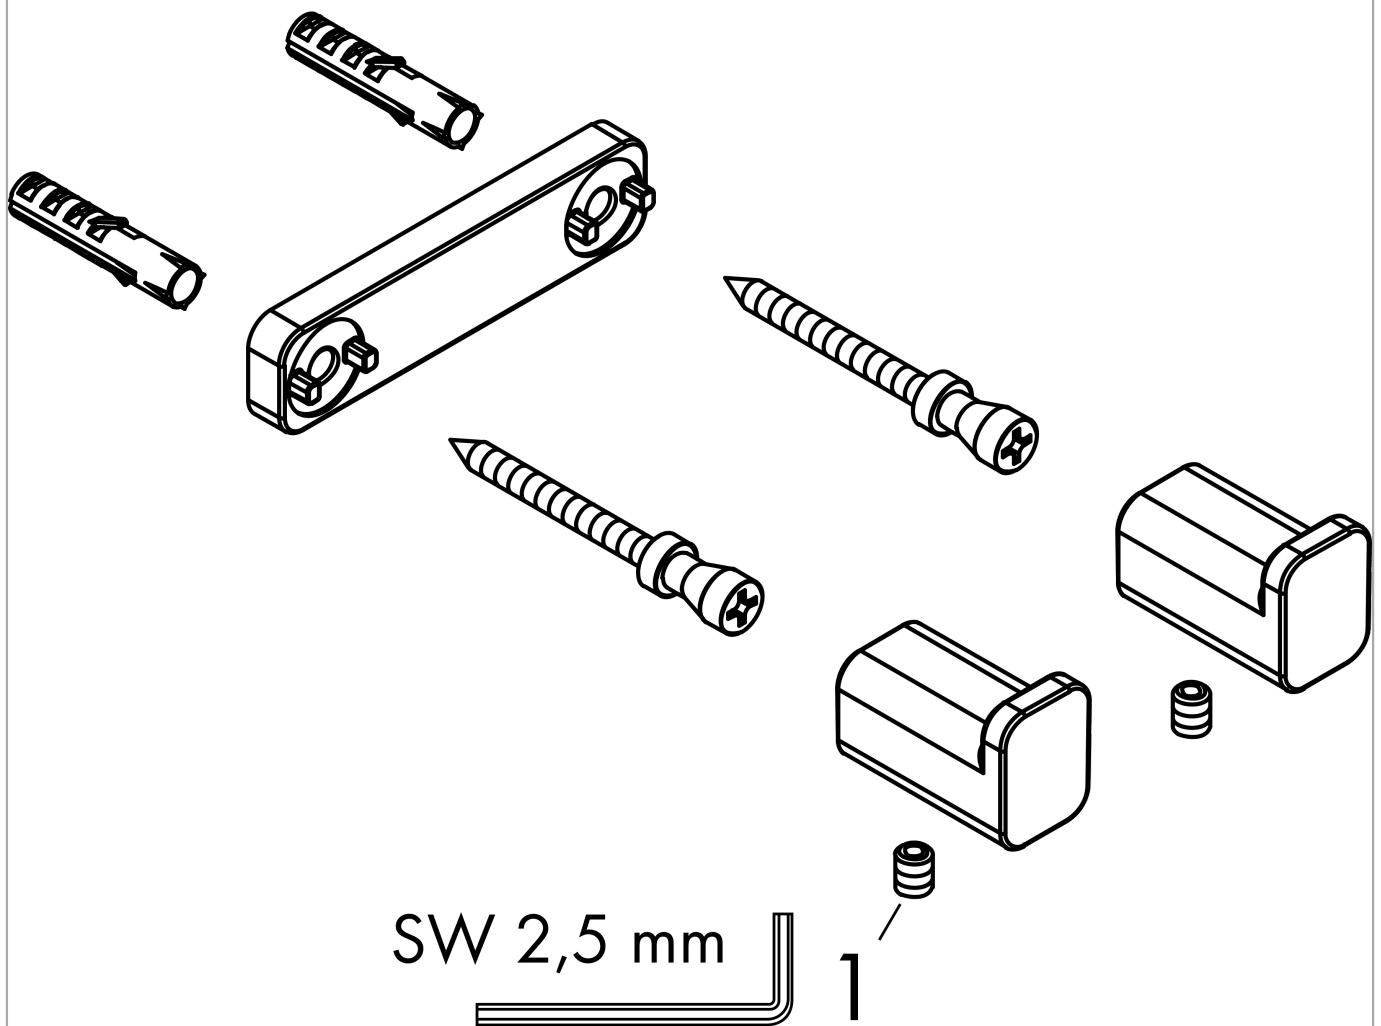

**AddStoris**  
**Dual Towel Hook**  
 Finish: **chrome** Part no. : **41755000**

**Description**

**Features**

- Wall-mounted
- Metal
- With mounting material
- Concealed fastening
- Diameter of drilled hole: 0.23"

**Item details**

List Price \$ 72.00

**Design awards**

reddot winner 2021

**Product image**

**Scale drawing**

AddStoris  
Dual Towel Hook  
Finish: chrome Part no. : 41755000

Exploded drawing

Year of production: >04/21

**AddStoris**  
**Dual Towel Hook**  
 Finish: **chrome** Part no. : **41755000**

**Spare parts list**

Year of production: >**04/21**

<b>Pos.</b>	<b>Description</b>	<b>Part no.</b>	<b>Price</b>	<b>PU</b>
1	hollow set screw M5x6	94810000	-	1