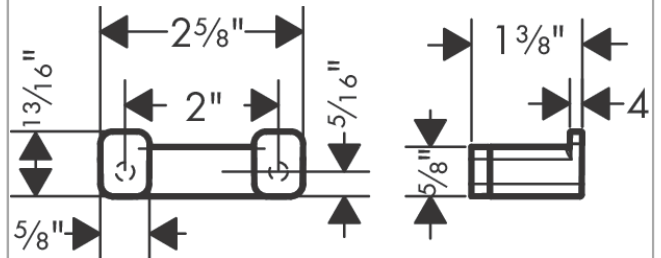

**AddStoris**  
**Dual Towel Hook**  
 Finish: **chrome** Part no. : **41755000**

**Description**

**Features**

- Wall-mounted
- Metal
- With mounting material
- Concealed fastening
- Diameter of drilled hole: 0.23"

**Item details**

List Price \$ 72.00

**Design awards**

reddot winner 2021

**Product image**

**Scale drawing**

AddStoris  
Dual Towel Hook  
Finish: chrome Part no. : 41755000

Exploded drawing

Year of production: >04/21

**AddStoris**  
**Dual Towel Hook**  
 Finish: **chrome** Part no. : **41755000**

**Spare parts list**

Year of production: >**04/21**

<b>Pos.</b>	<b>Description</b>	<b>Part no.</b>	<b>Price</b>	<b>PU</b>
1	hollow set screw M5x6	94810000	-	1