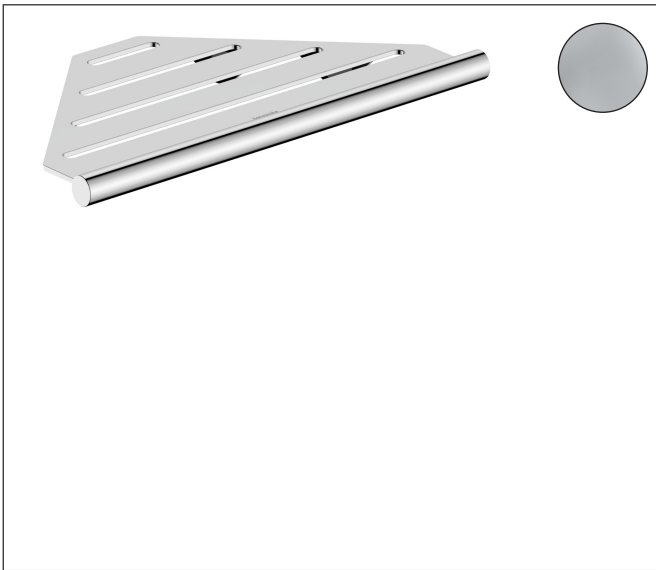

Brand hansgrohe  
 Art. Name **AddStoris S** Corner Basket  
 Art. Nr. 41761000  
 Surface Chrome

## Product Picture

## Features

- Wall-mounted
- Metal holder
- With mounting material
- Concealed fastening