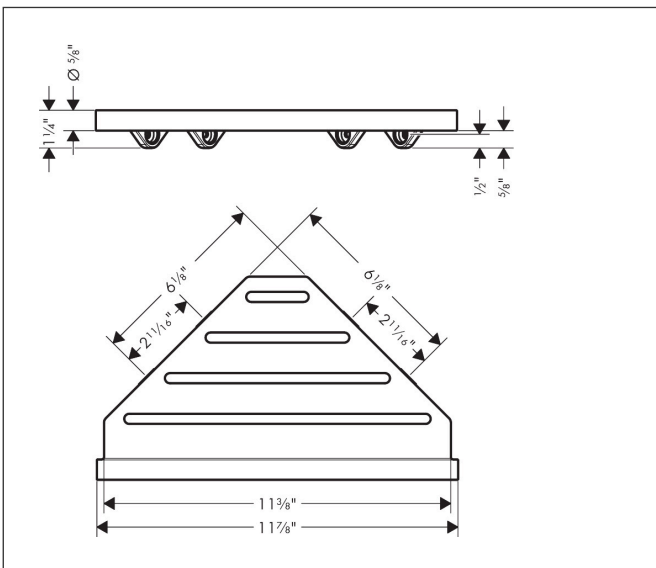

Drawing

Technology

Certificates/approvals