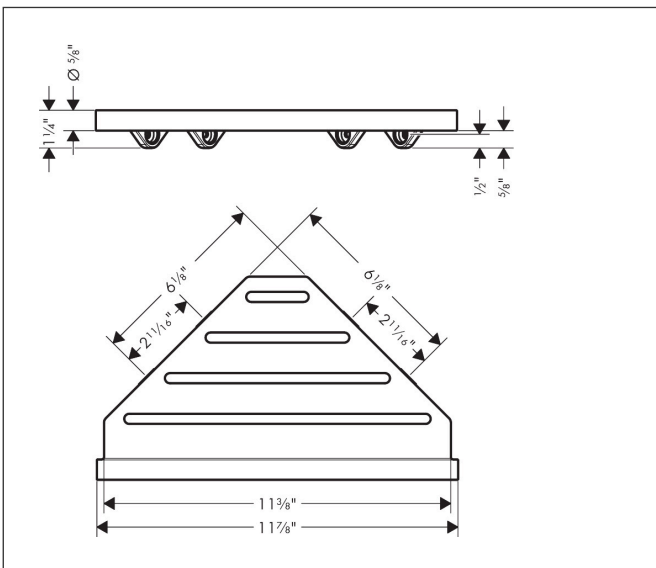

Brand hansgrohe
 Art. Name **AddStoris S** Corner Basket
 Art. Nr. 41761670
 Surface Matte Black

Product Picture

Features

- Wall-mounted
- Metal holder
- With mounting material
- Concealed fastening

Drawing