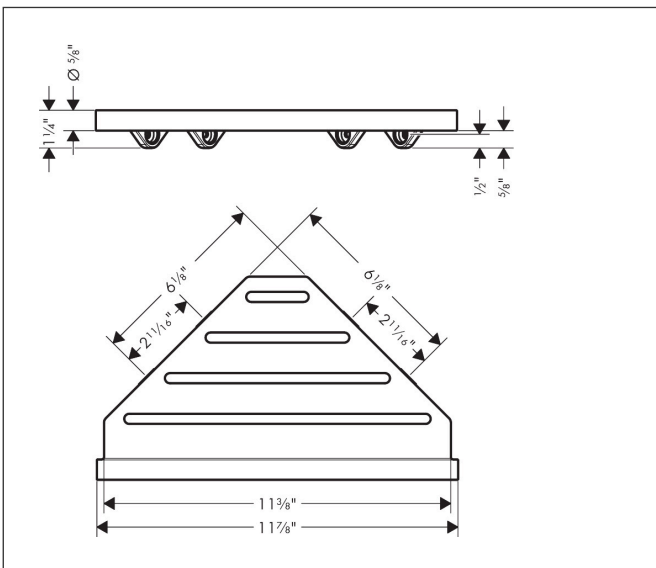

Brand hansgrohe
 Art. Name **AddStoris S** Corner Basket
 Art. Nr. 41761820
 Surface Brushed Nickel

Product Picture

Features

- Wall-mounted
- Metal holder
- With mounting material
- Concealed fastening

Drawing