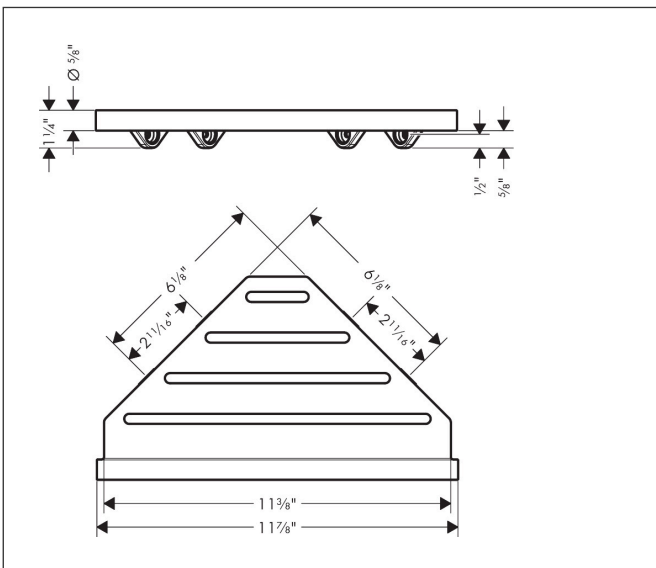

Brand hansgrohe
 Art. Name **AddStoris S** Corner Basket
 Art. Nr. 41761830
 Surface Polished Nickel

Product Picture

Features

- Wall-mounted
- Metal holder
- With mounting material
- Concealed fastening

Drawing