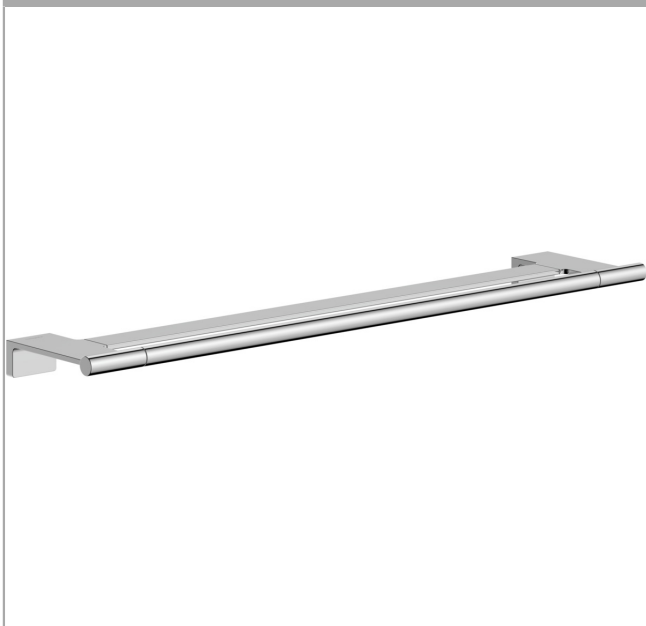

**AddStoris S**  
**Double bath towel rail**

Finish: **Chrome** Article Number: **41763000**

**Description**

**product features**

- wall-mounted
- material: metal
- holder material: metal
- length: 661 mm
- with mounting material
- drilling distance: 627 mm
- diameter drill hole: 6 mm
- concealed fastening

**Technology**

**Product image**

**Scale drawing**