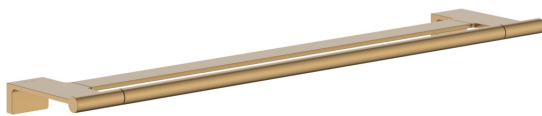

AddStoris S
Double bath towel rail
 Finish: **Brushed Bronze**

Article Number: **41763140**

Description

product features

- wall-mounted
- material: metal
- holder material: metal
- length: 661 mm
- with mounting material
- drilling distance: 627 mm
- diameter drill hole: 6 mm
- concealed fastening

Technology

Product image

Scale drawing