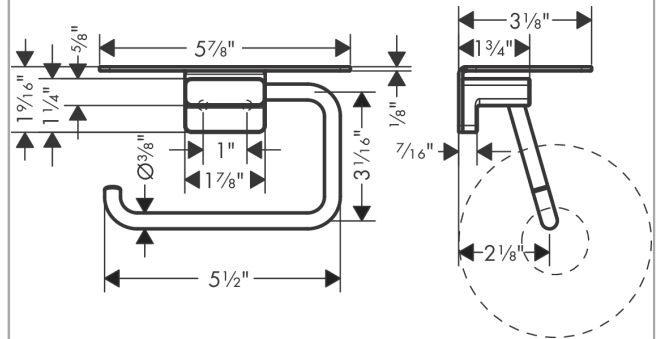

AddStoris
Toilet Paper Holder with Shelf
 Finish: **chrome** Part no. : **41772000**

Description

Features

- Wall-mounted
- Metal
- With mounting material
- Concealed fastening
- Diameter of drilled hole: 0.23"
- Size of shelf: 5.9 x 3.1"

Item details

List Price \$ 90.00

Design awards

reddot winner 2021

Product image

Scale drawing

AddStoris
Toilet Paper Holder with Shelf
Finish: **chrome** Part no. : **41772000**

Exploded drawing

Year of production: >02/22

AddStoris

Toilet Paper Holder with Shelf

Finish: **chrome** Part no. : **41772000**

Spare parts list

Year of production: >02/22

Pos.	Description	Part no.	Price	PU
1	support element	94165000	-	1
2	mounting set	40915000	-	1