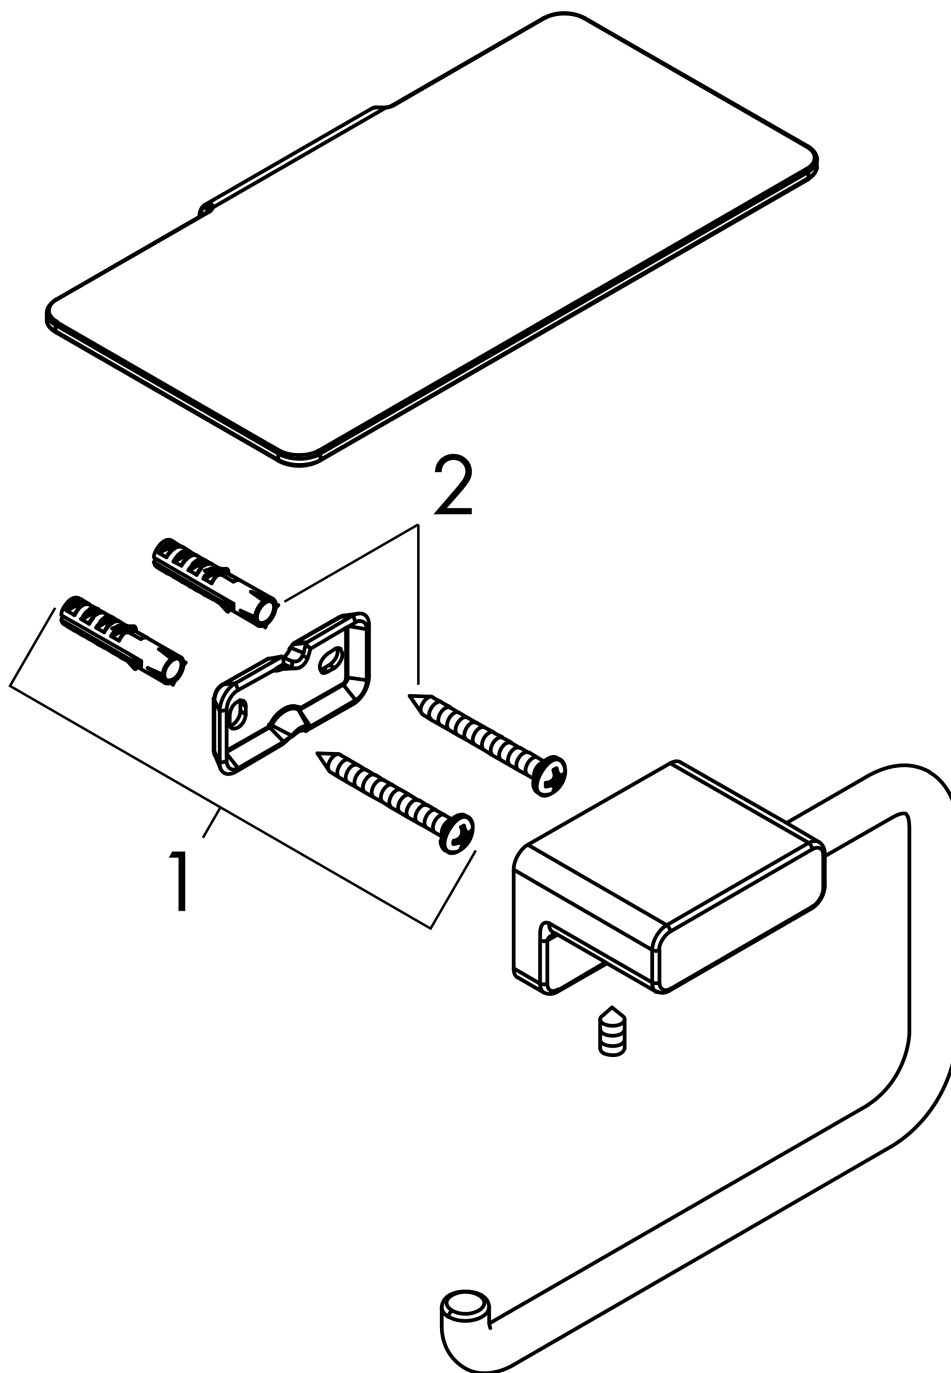

AddStoris
Toilet Paper Holder with Shelf
 Finish: **chrome** Part no. : **41772000**

Description

Features

- Wall-mounted
- Metal
- With mounting material
- Concealed fastening
- Diameter of drilled hole: 0.23"
- Size of shelf: 5.9 x 3.1"

Item details

List Price \$ 90.00

Design awards

reddot winner 2021

Product image

Scale drawing

AddStoris
Toilet Paper Holder with Shelf
Finish: **chrome** Part no. : **41772000**

Exploded drawing

Year of production: >02/22

AddStoris

Toilet Paper Holder with Shelf

Finish: **chrome** Part no. : **41772000**

Spare parts list

Year of production: >02/22

Pos.	Description	Part no.	Price	PU
1	support element	94165000	-	1
2	mounting set	40915000	-	1