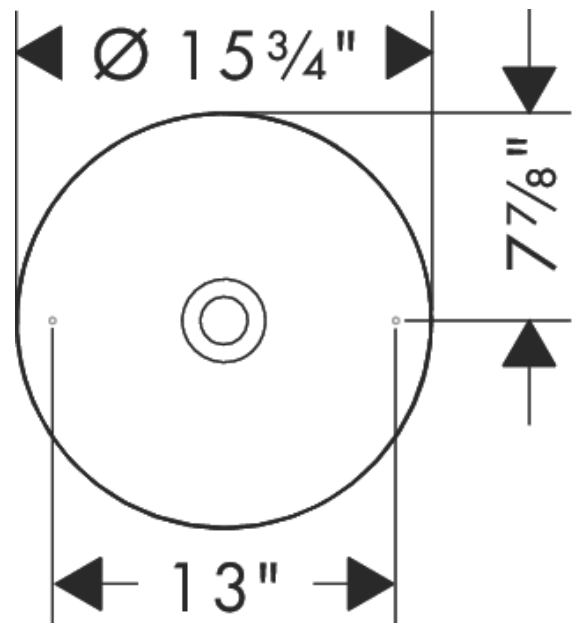

AXOR Suite Basins & Bathtub

Round Sink without Overflow, 15 3/4"

Finish: **Polished Nickel** Part no. : **42001830**

Features

- Consists of: vessel sink, design frame
- Material: SolidSurface
- Sink inner height: 80 mm
- Without tap hole
- Without overflow
- Without pop up drain
- Overflow class: CL00
- Material frame: metal

Item details

List Price \$ 2,604.00

Design awards

Compliance / Sustainability

Product image

Scale drawing

AXOR Suite Basins & Bathtub
Round Sink without Overflow, 15 3/4"
 Finish: **Polished Nickel** Part no. : **42001830**