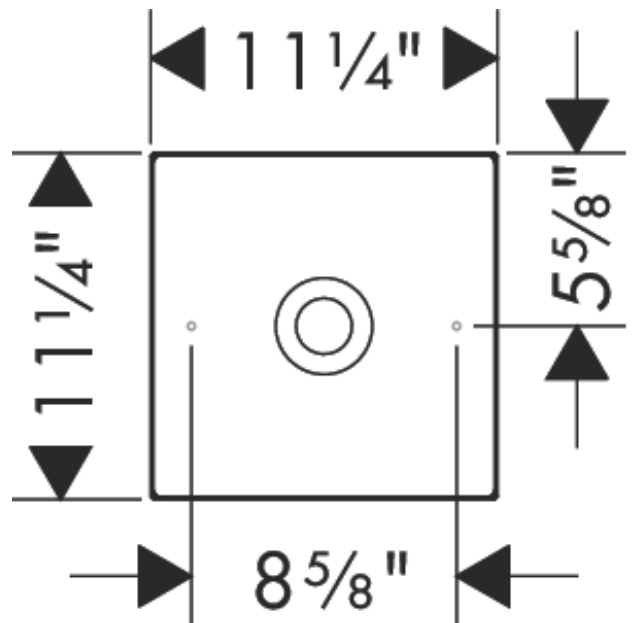

### Features

- Consists of: vessel sink, design frame
- Material: SolidSurface
- Sink inner height: 80 mm
- Without tap hole
- Without overflow
- Without pop up drain
- Overflow class: CL00
- Material frame: metal

### Scale drawing

**AXOR Suite Basins & Bathtub**  
**Square Sink without Overflow, 11 1/4" x 11 1/4"**  
 Finish: Polished Nickel Part no. : 42002830