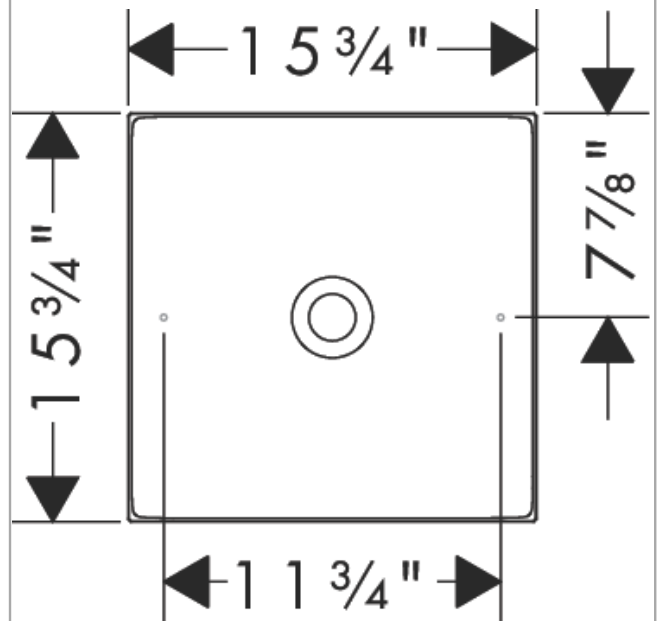

Scale drawing