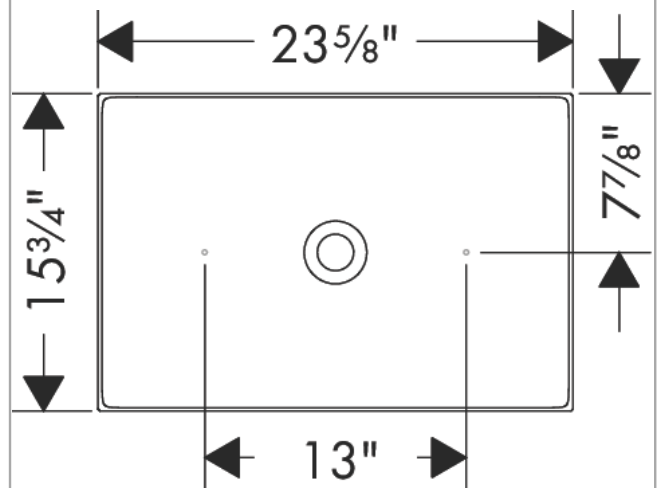

AXOR Suite Basins & Bathtub
Square Sink without Overflow, 23 5/8" x 15 3/4"
 Finish: **Brushed Bronze** Part no. : **42004140**

Features

- Consists of: vessel sink, design frame
- Material: SolidSurface
- Sink inner height: 80 mm
- Without tap hole
- Without overflow
- Without pop up drain
- Overflow class: CL00
- Material frame: metal

Item details

List Price \$ 3,276.00

Design awards

Compliance / Sustainability

Product image

Scale drawing

AXOR Suite Basins & Bathtub
Square Sink without Overflow, 23 5/8" x 15 3/4"
Finish: **Brushed Bronze** Part no. : **42004140**