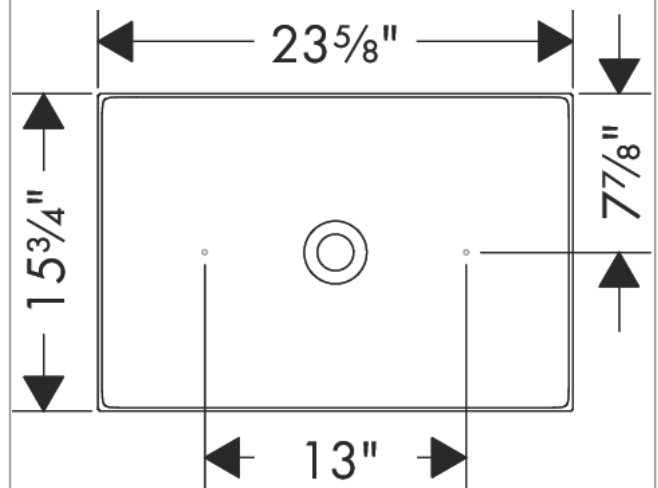

AXOR Suite Basins & Bathtub
Square Sink without Overflow, 23 5/8" x 15 3/4"
 Finish: **Polished Nickel** Part no. : **42004830**

Features

- Consists of: vessel sink, design frame
- Material: SolidSurface
- Sink inner height: 80 mm
- Without tap hole
- Without overflow
- Without pop up drain
- Overflow class: CL00
- Material frame: metal

Item details

List Price \$ 3,151.00

Design awards

Compliance / Sustainability

Product image

Scale drawing

AXOR Suite Basins & Bathtub
Square Sink without Overflow, 23 5/8" x 15 3/4"
 Finish: **Polished Nickel** Part no. : **42004830**