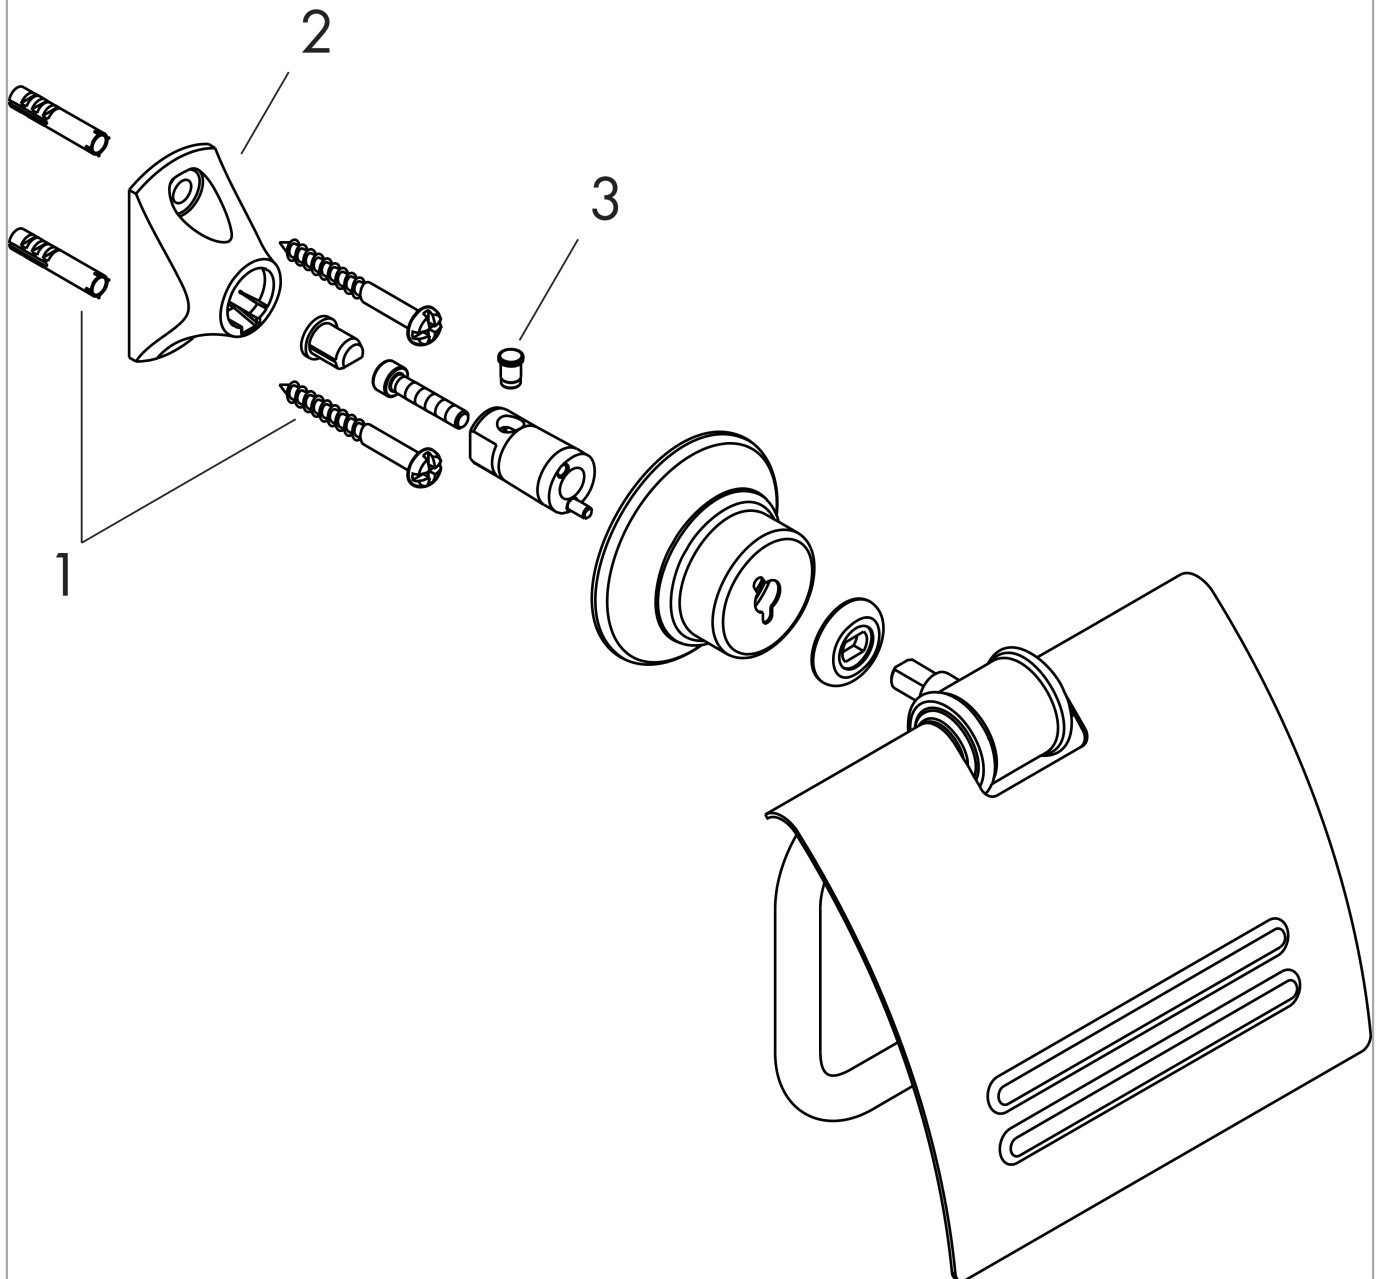

AXOR Montreux Toilet Paper Holder

Finishes : **chrome** Part no. : **42036000**

Description

Features

- Metal
- Wall-mounted

Item details

List Price

Compliance

Product image

Scale drawing

**AXOR Montreux
Toilet Paper Holder**

Finishes : **chrome** Part no. : **42036000**

Exploded drawing

Year of production: >05/06

**AXOR Montreux
Toilet Paper Holder**

Finishes : **chrome** Part no. : **42036000**

Spare parts list

Year of production: >**05/06**

Pos.	Description	Part no.	Price	PU
1	mounting set	40915000	-	1
2	support element	96341000	-	1
3	pin	97546000	-	1