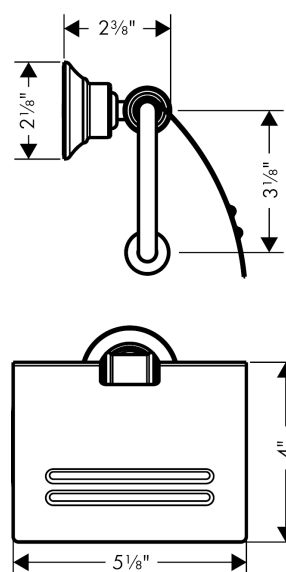

AXOR Montreux Toilet Paper Holder

Finishes : **chrome** Part no. : **42036000**

Description

Features

- Metal
- Wall-mounted

Item details

List Price

Compliance

Product image

Scale drawing

**AXOR Montreux
Toilet Paper Holder**

Finishes : **chrome** Part no. : **42036000**

Exploded drawing

Year of production: >05/06

**AXOR Montreux
Toilet Paper Holder**

Finishes : **chrome** Part no. : **42036000**

Spare parts list

Year of production: >**05/06**

Pos.	Description	Part no.	Price	PU
1	mounting set	40915000	-	1
2	support element	96341000	-	1
3	pin	97546000	-	1