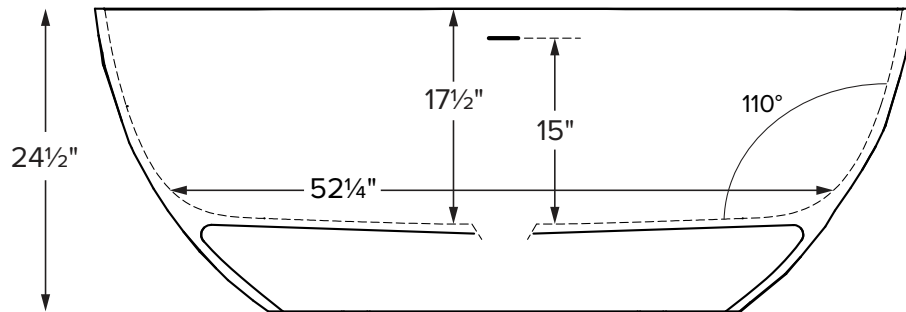

ELECTRICAL COMPONENTS & SPECIFICATIONS		
Required Electrical Service - 110 Volt		
Hydrotherapy Package	Components Included	GFCI
Air Massage	heated blower	1-15 amp
Electrical requirements may change with the addition of optional therapy components. See specific option details or installation information. CSA Certified C/US; B45.5/IAPMO ANSI Z124.1 and ANSI 112.19.7		

See the Installation & Operation Manual for more details.
MTI's Customer Service: Monday-Friday 8am-6pm EST
800-783-8827 or service@mtibaths.com

ORDERING AND INSTALLATION

- Before ordering or installing, please consider future access to equipment.
- Integrated overflow with toe tap drain included.
- Air baths require job site preparations for remote mounting the blower and required check valve. Check valve must be installed higher than the rim of the tub.
- Waterproof remote control included. Keypad is shipped loose and may be mounted nearby.
- Faucet valves cannot be installed on this tub model.

• Before discarding tub packaging, check for accessories that may be packaged inside.
• All product measurements are ±1/2".
• Specifications and configurations are subject to change without notice.
• Measurements herein supersede all others published prior to publication date below.