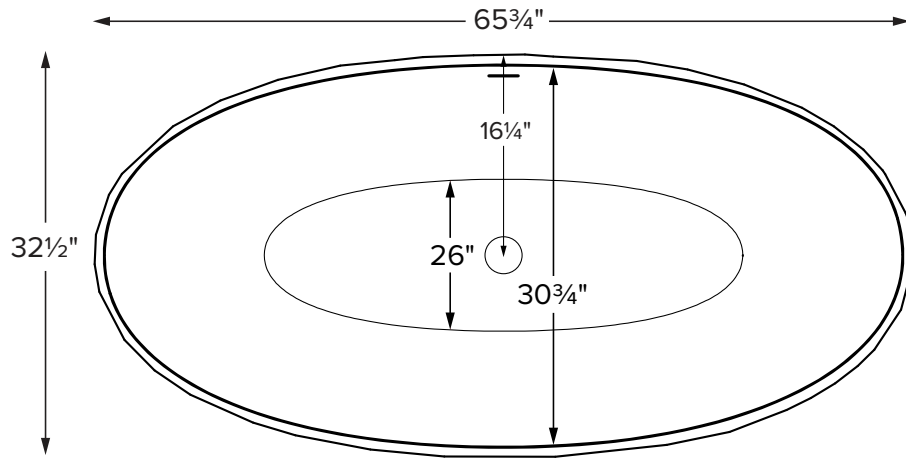

Features an integrated overflow

MODEL 420
65.75" x 32.5" x 24.5"
FREESTANDING 81 gal to overflow
Mineral Composite
355 lbs / 161 kg soaker
Filling this tub to the maximum may require an above average size or dedicated water heater.

• Before discarding tub packaging, check for accessories that may be packaged inside.
 • All product measurements are ±1/2".
 • Specifications and configurations are subject to change without notice.
 • Measurements herein supersede all others published prior to publication date below.