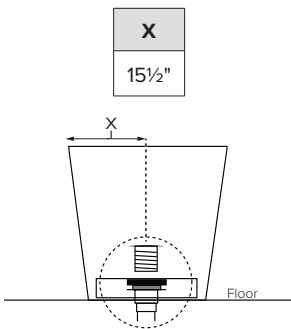

Features an integrated overflow

MODEL 422
55" x 30.75" x 26.25"
FREESTANDING 72 gal to overflow
<b>Mineral Composite</b>
236 lbs / 107 kg soaker
Filling this tub to the maximum may require an above average size or dedicated water heater.

Drain Rough-In Measurement

ELECTRICAL COMPONENTS & SPECIFICATIONS		
Required Electrical Service - 110 Volt		
Hydrotherapy Package	Components Included	GFCI
Air Massage	heated blower	1-15 amp
Electrical requirements may change with the addition of optional therapy components. See specific option details or installation information. CSA Certified C/US; B45.5/IAPMO ANSI Z124.1 and ANSI 112.19.7		

• Before discarding tub packaging, check for accessories that may be packaged inside.  
 • All product measurements are ±1/2".  
 • Specifications and configurations are subject to change without notice.  
 • Measurements herein supersede all others published prior to publication date below.