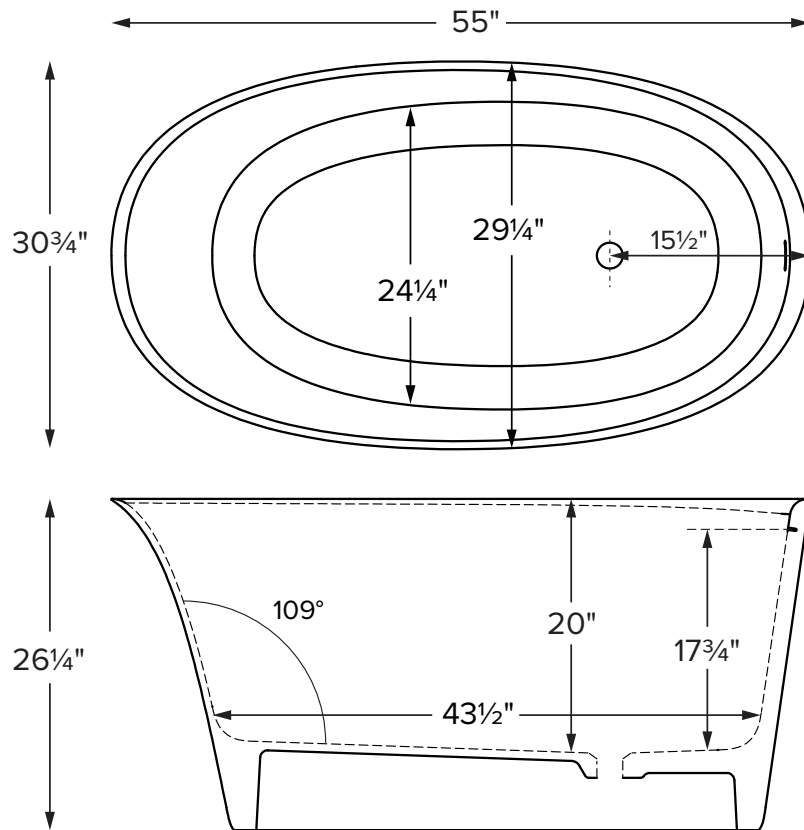

Features an integrated overflow

MODEL 422
55" x 30.75" x 26.25"
FREESTANDING 72 gal to overflow
<b>Mineral Composite</b>
236 lbs / 107 kg soaker
Filling this tub to the maximum may require an above average size or dedicated water heater.

Drain Rough-In Measurement

ELECTRICAL COMPONENTS & SPECIFICATIONS		
Required Electrical Service - 110 Volt		
Hydrotherapy Package	Components Included	GFCI
Air Massage	heated blower	1-15 amp
Electrical requirements may change with the addition of optional therapy components. See specific option details or installation information. CSA Certified C/US; B45.5/IAPMO ANSI Z124.1 and ANSI 112.19.7		

• Before discarding tub packaging, check for accessories that may be packaged inside.  
 • All product measurements are ±1/2".  
 • Specifications and configurations are subject to change without notice.  
 • Measurements herein supersede all others published prior to publication date below.