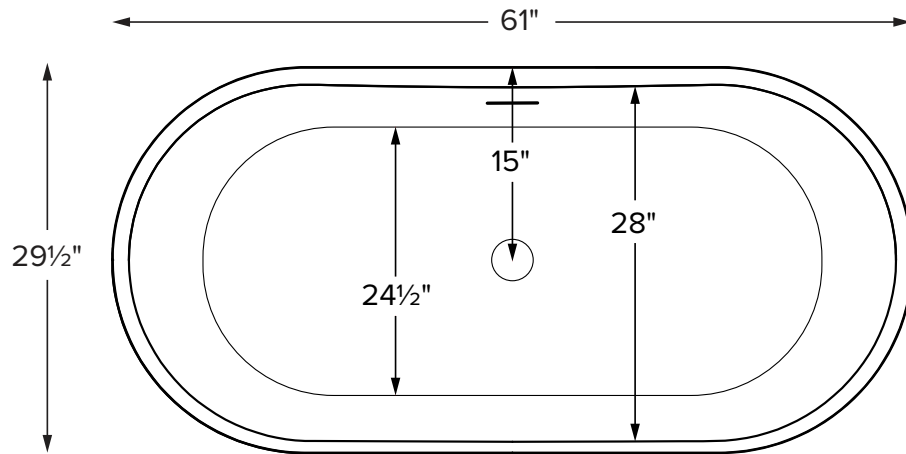

Features an integrated overflow

MODEL 423
61" x 29.5" x 23"
FREESTANDING 98 gal to overflow
<b>Mineral Composite</b>
289 lbs / 131 kg soaker
Filling this tub to the maximum may require an above average size or dedicated water heater.

Drain Rough-In Measurement

- Before discarding tub packaging, check for accessories that may be packaged inside.
- All product measurements are  $\pm 1/2"$ .
- Specifications and configurations are subject to change without notice.
- Measurements herein supersede all others published prior to publication date below.