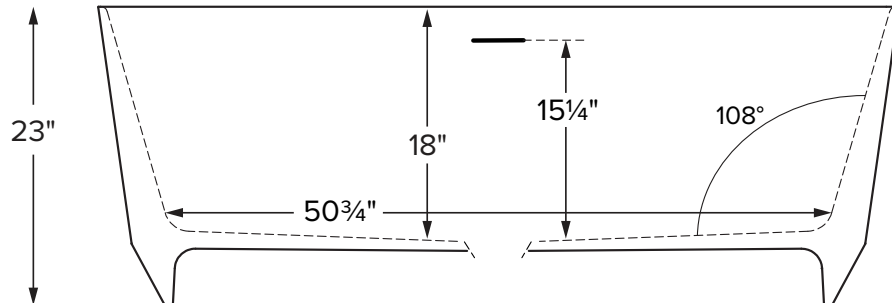

Features an integrated overflow

MODEL 423
61" x 29.5" x 23"
FREESTANDING 98 gal to overflow
<b>Mineral Composite</b>
289 lbs / 131 kg soaker
Filling this tub to the maximum may require an above average size or dedicated water heater.

Drain Rough-In Measurement

- Before discarding tub packaging, check for accessories that may be packaged inside.
- All product measurements are  $\pm 1/2"$ .
- Specifications and configurations are subject to change without notice.
- Measurements herein supersede all others published prior to publication date below.