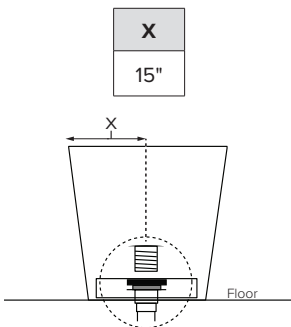

Features an integrated overflow

MODEL 423
61" x 29.5" x 23"
FREESTANDING 98 gal to overflow
<b>Mineral Composite</b>
289 lbs / 131 kg soaker
Filling this tub to the maximum may require an above average size or dedicated water heater.

Drain Rough-In Measurement

- Before discarding tub packaging, check for accessories that may be packaged inside.
- All product measurements are  $\pm 1/2"$ .
- Specifications and configurations are subject to change without notice.
- Measurements herein supersede all others published prior to publication date below.