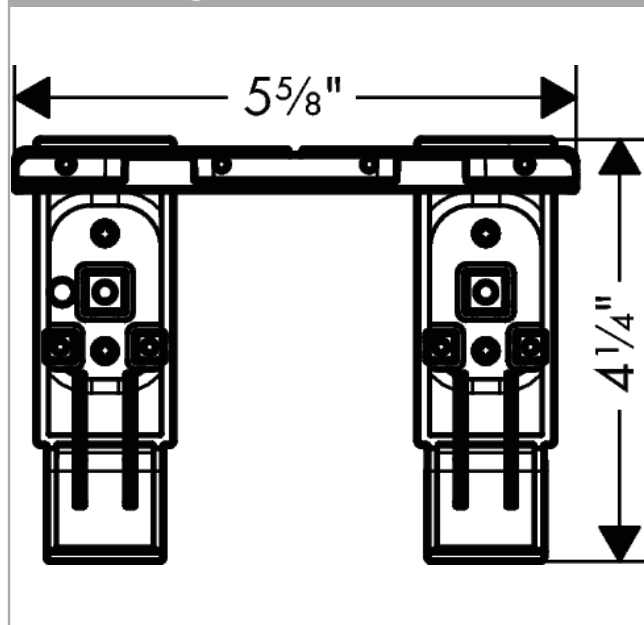

AXOR Universal Softsquare Adapter Set

Finish: **Brushed Bronze** Part no. : **42870140**

Features

- For assembling AXOR Universal Accessories on a rail
- For combination of soap dish/shelf #42803XXX or shelf 300 mm #42838XXX with toilet paper holder #42836XXX

Item details

List Price \$ 144.00

Product image

Scale drawing

**AXOR Universal Softsquare
Adapter Set**

Finish: **Brushed Bronze** Part no. : **42870140**

Exploded drawing

Year of production: >11/16

**AXOR Universal Softsquare
Adapter Set**

Finish: **Brushed Bronze** Part no. : **42870140**

Spare parts list

Year of production: >11/16

Pos.		Part no.	Price	PU
1	cover	92464140	-	1
a	hexagon socket screw M6x10	92847000	-	1