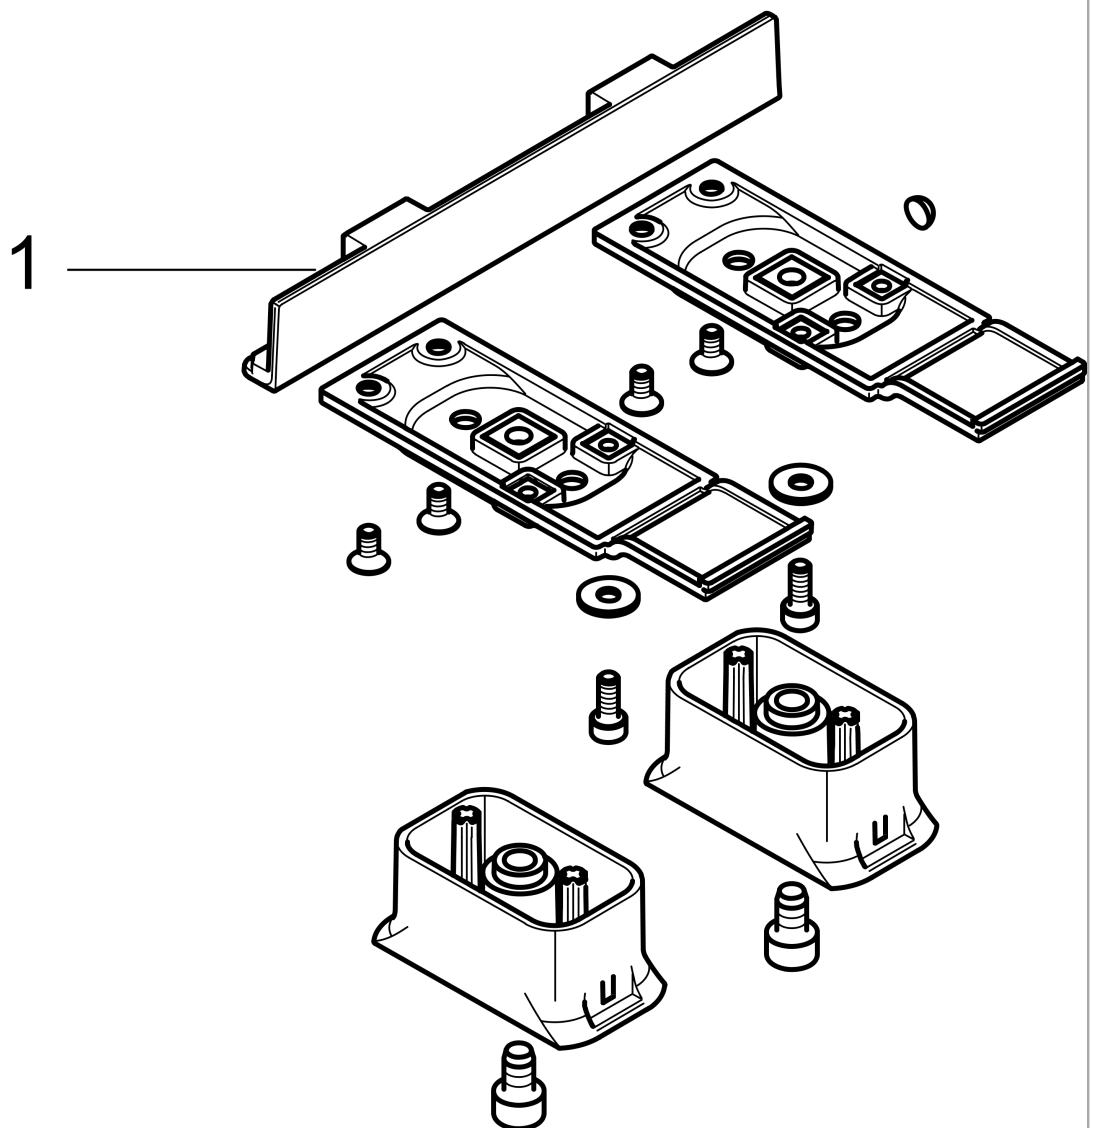

AXOR Universal Softsquare Adapter Set

Finish: **Brushed Bronze** Part no. : **42870140**

Features

- For assembling AXOR Universal Accessories on a rail
- For combination of soap dish/shelf #42803XXX or shelf 300 mm #42838XXX with toilet paper holder #42836XXX

Item details

List Price \$ 144.00

Product image

Scale drawing

**AXOR Universal Softsquare
Adapter Set**

Finish: **Brushed Bronze** Part no. : **42870140**

Exploded drawing

Year of production: >11/16

**AXOR Universal Softsquare
Adapter Set**

Finish: **Brushed Bronze** Part no. : **42870140**

Spare parts list

Year of production: >11/16

Pos.		Part no.	Price	PU
1	cover	92464140	-	1
a	hexagon socket screw M6x10	92847000	-	1