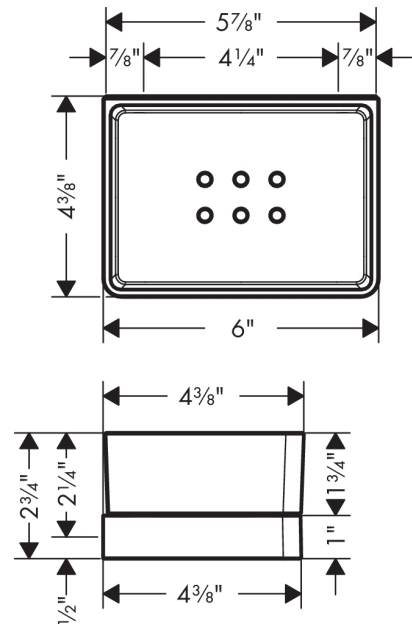

**AXOR Universal Softsquare  
Shower Basket**

Finish: **Brushed Bronze** Part no. : **42802140**

**Features**

- Wall-mounted
- Adapter set #42870XXX must be used when installing on a rail
- Metal holder
- Material shelf: glass
- With drain holes
- With mounting material
- Concealed fastening
- Diameter drill hole: 1/4" in
- Suitable for suitable for shower

**Item details**

List Price \$ 458.00

**Design awards**

**Product image**

**Scale drawing**

**AXOR Universal Softsquare  
Shower Basket**

Finish: **Brushed Bronze** Part no. : **42802140**

**Exploded drawing**

## Spare parts list

Year of production: >11/16

Pos.		Part no.	Price	PU
1	soap dish	92423000	-	1
2	support element	92424140	-	1
3	mounting set	92841000	-	1
4	excentric socket	97604000	-	1
5	cover	92427140	-	1
a	cover	42890140	-	1
b	set of adapters	42870140	-	1
c	set of covers	42871140	-	1
d	mounting kit for two-sided glass montage	42841000	-	1