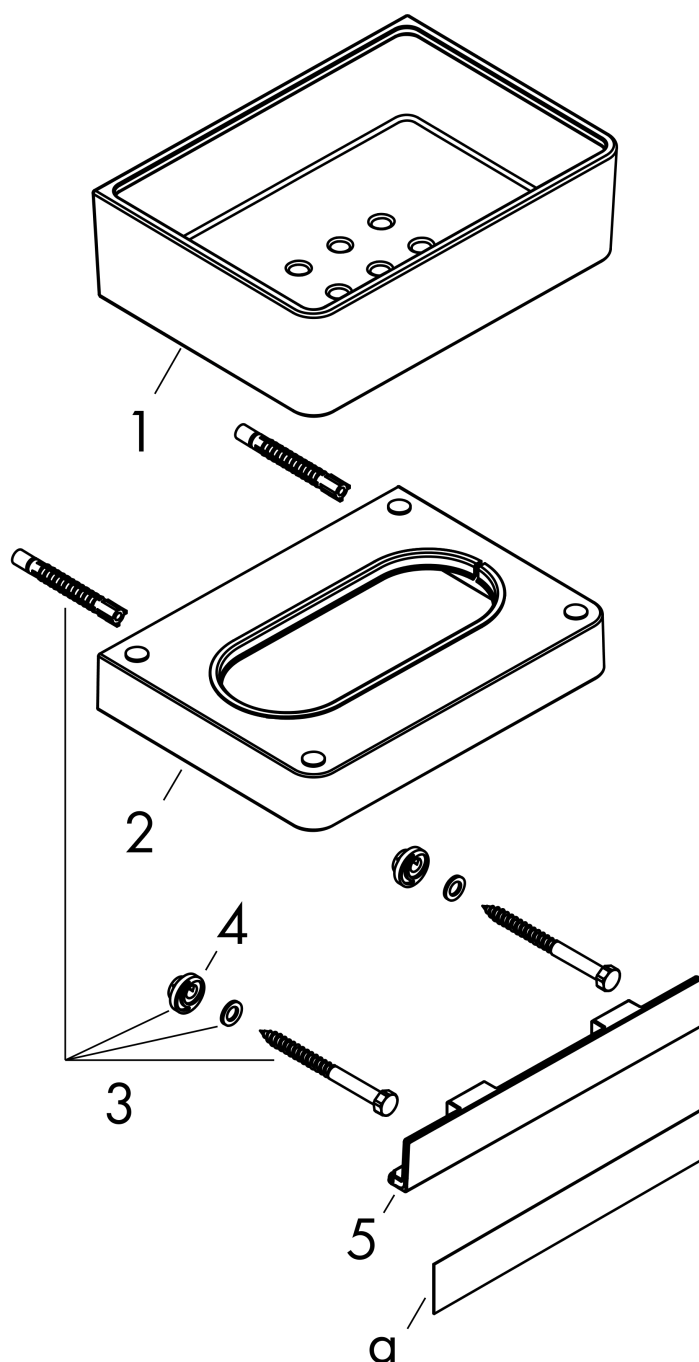

**AXOR Universal Softsquare  
Shower Basket**

Finish: **Brushed Bronze** Part no. : **42802140**

**Features**

- Wall-mounted
- Adapter set #42870XXX must be used when installing on a rail
- Metal holder
- Material shelf: glass
- With drain holes
- With mounting material
- Concealed fastening
- Diameter drill hole: 1/4" in
- Suitable for suitable for shower

**Item details**

List Price \$ 458.00

**Design awards**

**Product image**

**Scale drawing**

**AXOR Universal Softsquare  
Shower Basket**

Finish: **Brushed Bronze** Part no. : **42802140**

**Exploded drawing**

Year of production: >11/16

**AXOR Universal Softsquare  
Shower Basket**

Finish: **Brushed Bronze** Part no. : **42802140**

## Spare parts list

Year of production: >11/16

Pos.		Part no.	Price	PU
1	soap dish	92423000	-	1
2	support element	92424140	-	1
3	mounting set	92841000	-	1
4	excentric socket	97604000	-	1
5	cover	92427140	-	1
a	cover	42890140	-	1
b	set of adapters	42870140	-	1
c	set of covers	42871140	-	1
d	mounting kit for two-sided glass montage	42841000	-	1