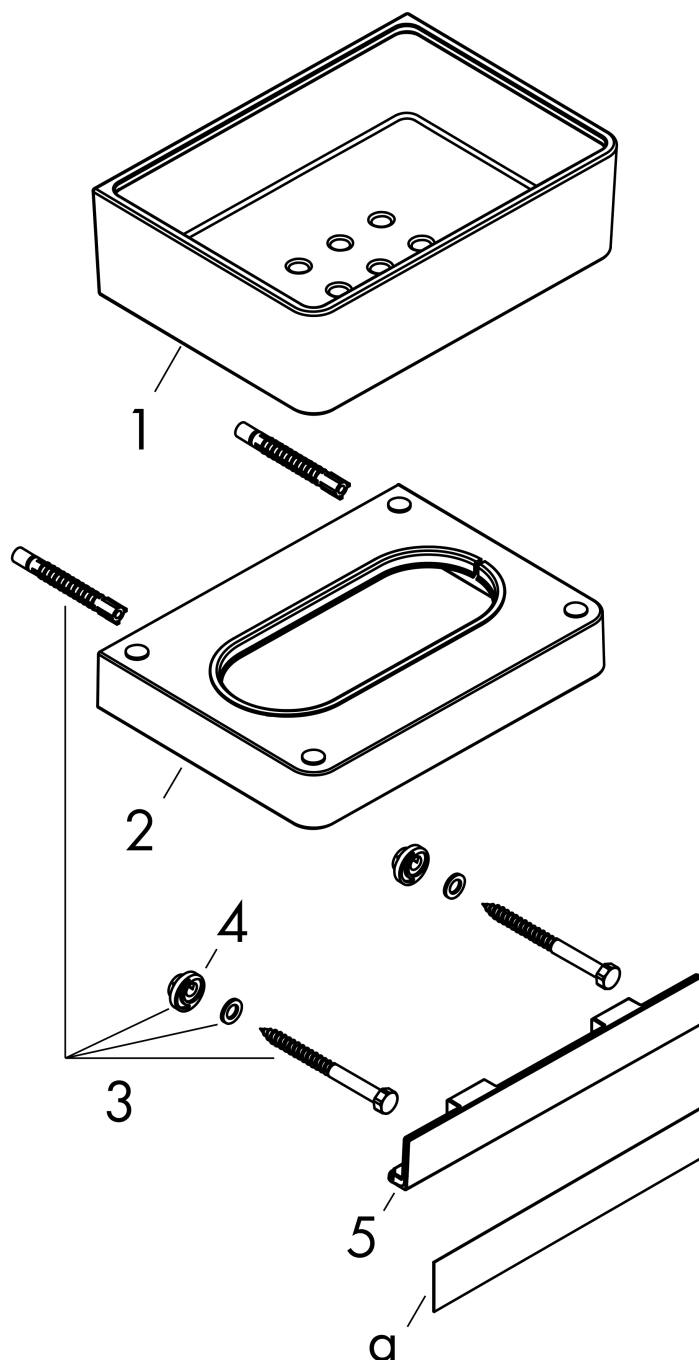

**AXOR Universal Softsquare
Shower Basket**

Finish: **Brushed Gold Optic** Part no. : **42802250**

Features

- Wall-mounted
- Adapter set #42870XXX must be used when installing on a rail
- Metal holder
- Material shelf: glass
- With drain holes
- With mounting material
- Concealed fastening
- Diameter drill hole: 1/4" in
- Suitable for suitable for shower

Item details

List Price \$ 458.00

Design awards

Product image

Scale drawing

AXOR Universal Softsquare

Shower Basket

Finish: **Brushed Gold Optic** Part no. : **42802250**

Exploded drawing

Year of production: >11/16

**AXOR Universal Softsquare
Shower Basket**

Finish: **Brushed Gold Optic** Part no. : **42802250**

Spare parts list

Year of production: >11/16

Pos.		Part no.	Price	PU
1	soap dish	92423000	-	1
2	support element	92424250	-	1
3	mounting set	92841000	-	1
4	excentric socket	97604000	-	1
5	cover	92427250	-	1
a	cover	42890250	-	1
b	set of adapters	42870250	-	1
c	set of covers	42871250	-	1
d	mounting kit for two-sided glass montage	42841000	-	1