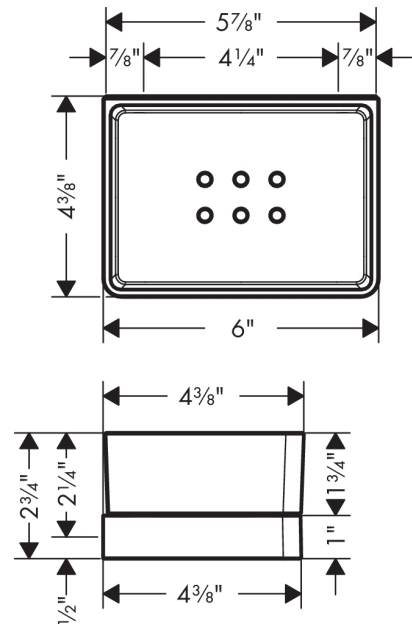

**AXOR Universal Softsquare
Shower Basket**

Finish: **Brushed Gold Optic** Part no. : **42802250**

Features

- Wall-mounted
- Adapter set #42870XXX must be used when installing on a rail
- Metal holder
- Material shelf: glass
- With drain holes
- With mounting material
- Concealed fastening
- Diameter drill hole: 1/4" in
- Suitable for suitable for shower

Item details

List Price \$ 458.00

Design awards

Product image

Scale drawing

AXOR Universal Softsquare

Shower Basket

Finish: **Brushed Gold Optic** Part no. : **42802250**

Exploded drawing

Year of production: >11/16

**AXOR Universal Softsquare
Shower Basket**

Finish: **Brushed Gold Optic** Part no. : **42802250**

Spare parts list

Year of production: >11/16

Pos.		Part no.	Price	PU
1	soap dish	92423000	-	1
2	support element	92424250	-	1
3	mounting set	92841000	-	1
4	excentric socket	97604000	-	1
5	cover	92427250	-	1
a	cover	42890250	-	1
b	set of adapters	42870250	-	1
c	set of covers	42871250	-	1
d	mounting kit for two-sided glass montage	42841000	-	1