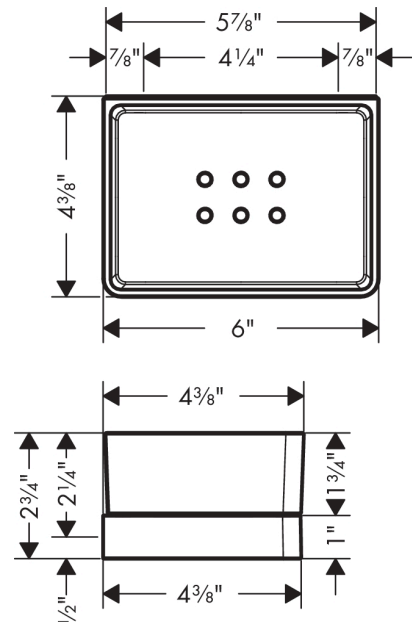

Scale drawing