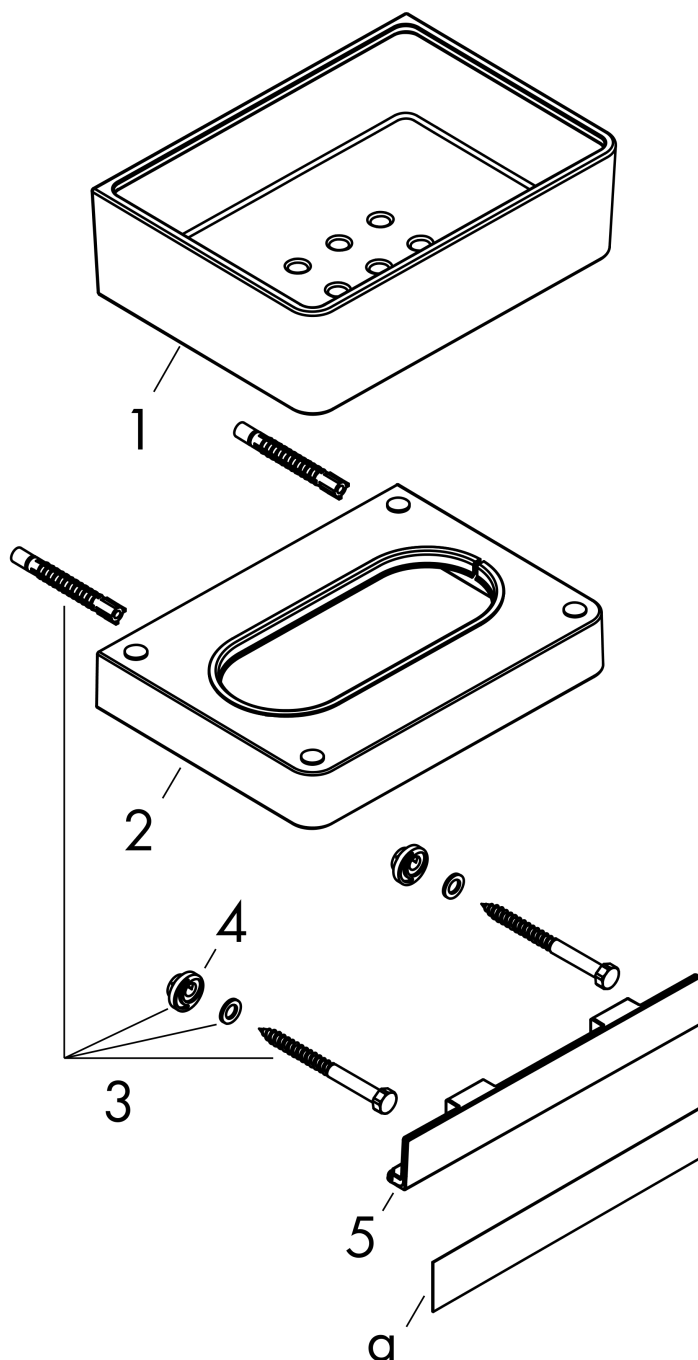

**AXOR Universal Softsquare
Shower Basket**
Finish: **Brushed Black Chrome**

Part no. : **42802340**

Exploded drawing

Year of production: >11/16

AXOR Universal Softsquare

Shower Basket

Finish: **Brushed Black Chrome** Part no. : **42802340**

Spare parts list

Year of production: >11/16

Pos.		Part no.	Price	PU
1	soap dish	92423000	-	1
2	support element	92424340	-	1
3	mounting set	92841000	-	1
4	excentric socket	97604000	-	1
5	cover	92427340	-	1
a	cover	42890340	-	1
b	set of adapters	42870340	-	1
c	set of covers	42871340	-	1
d	mounting kit for two-sided glass montage	42841000	-	1