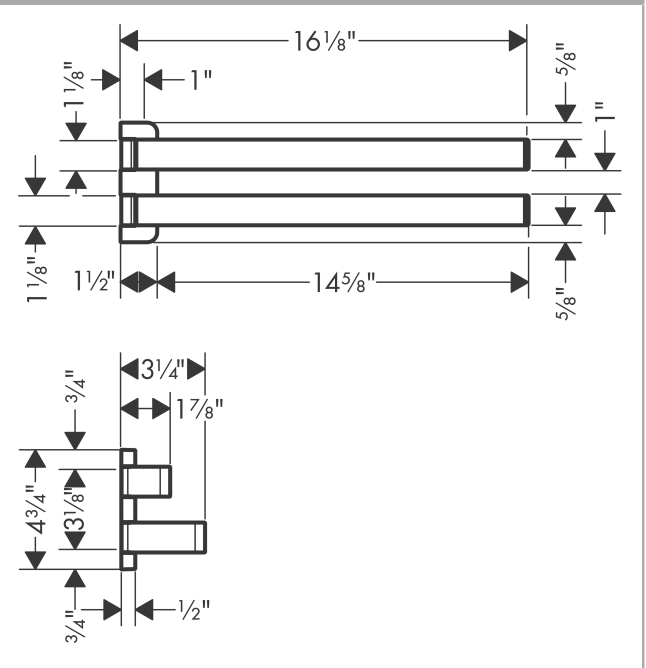

**AXOR Universal Softsquare
Dual Towel Bar**

Finish: **Brushed Gold Optic** Part no. : **42821250**

Features

- Wall-mounted
- Metal
- Metal holder
- Swivelling
- With mounting material
- Concealed fastening

Item details

List Price \$ 806.00

Design awards

Product image

Scale drawing

AXOR Universal Softsquare

Dual Towel Bar

Finish: **Brushed Gold Optic** Part no. : **42821250**

Exploded drawing

Year of production: >11/16

AXOR Universal Softsquare

Dual Towel Bar

Finish: **Brushed Gold Optic** Part no. : **42821250**

Spare parts list

Year of production: >11/16

Pos.		Part no.	Price	PU
1	excentric socket	97604000	-	1
2	mounting set	40915000	-	1
3	cover	92432250	-	1
a	set of adapters	42870250	-	1
b	set of covers	42871250	-	1
c	mounting kit for two-sided glass montage	42841000	-	1