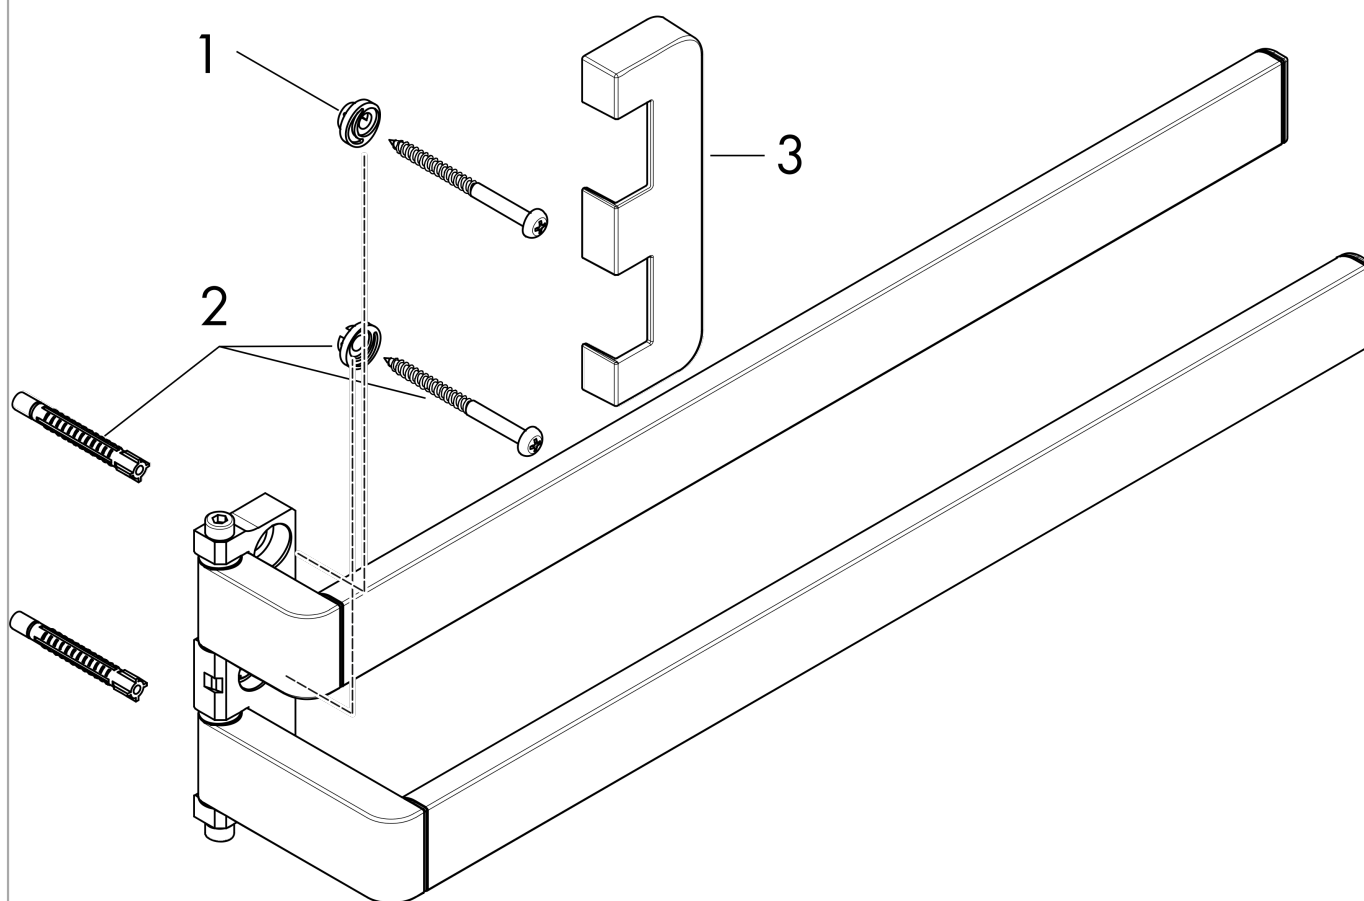

**AXOR Universal Softsquare
Dual Towel Bar**

Finish: **Brushed Gold Optic** Part no. : **42821250**

Features

- Wall-mounted
- Metal
- Metal holder
- Swivelling
- With mounting material
- Concealed fastening

Item details

List Price \$ 806.00

Design awards

Product image

Scale drawing

AXOR Universal Softsquare

Dual Towel Bar

Finish: **Brushed Gold Optic** Part no. : **42821250**

Exploded drawing

Year of production: >11/16

AXOR Universal Softsquare

Dual Towel Bar

Finish: **Brushed Gold Optic** Part no. : **42821250**

Spare parts list

Year of production: >11/16

Pos.		Part no.	Price	PU
1	excentric socket	97604000	-	1
2	mounting set	40915000	-	1
3	cover	92432250	-	1
a	set of adapters	42870250	-	1
b	set of covers	42871250	-	1
c	mounting kit for two-sided glass montage	42841000	-	1