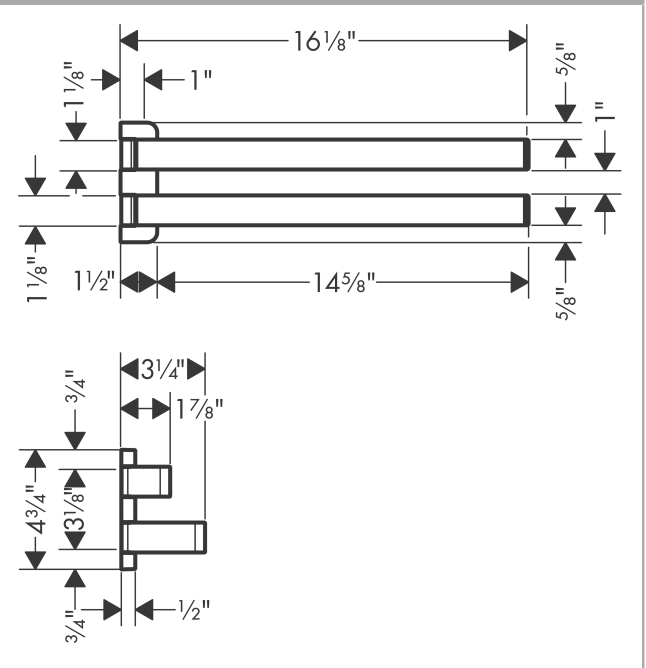

**AXOR Universal Softsquare
Dual Towel Bar**

Finish: **Brushed Black Chrome** Part no. : **42821340**

Features

- Wall-mounted
- Metal
- Metal holder
- Swivelling
- With mounting material
- Concealed fastening

Item details

List Price \$ 806.00

Design awards

Product image

Scale drawing

AXOR Universal Softsquare

Dual Towel Bar

Finish: **Brushed Black Chrome**

Part no. : **42821340**

Exploded drawing

Year of production: >11/16

AXOR Universal Softsquare

Dual Towel Bar

Finish: **Brushed Black Chrome** Part no. : **42821340**

Spare parts list

Year of production: >11/16

Pos.		Part no.	Price	PU
1	excentric socket	97604000	-	1
2	mounting set	40915000	-	1
3	cover	92432340	-	1
a	set of adapters	42870340	-	1
b	set of covers	42871340	-	1
c	mounting kit for two-sided glass montage	42841000	-	1