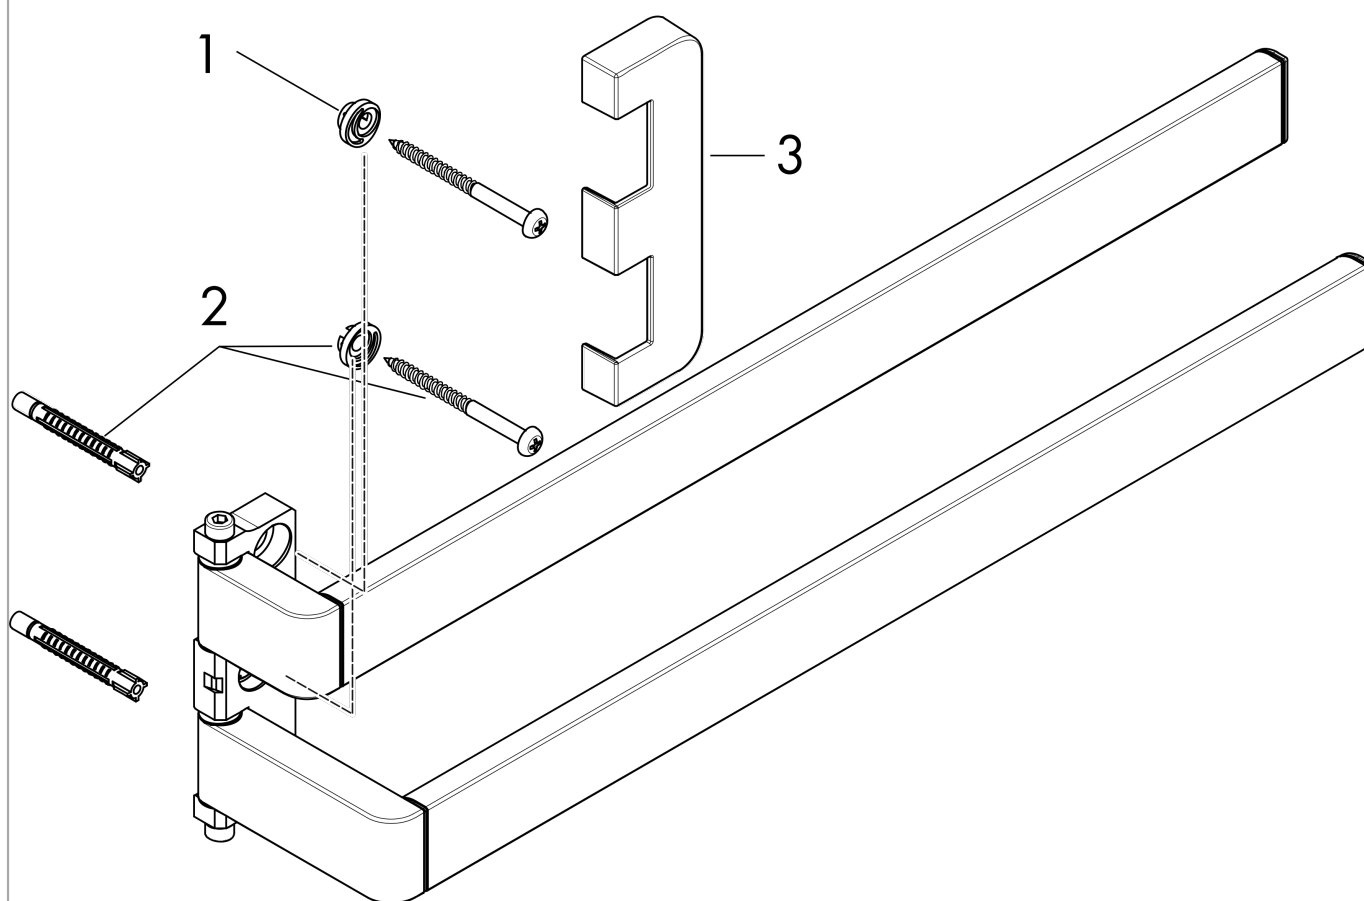

**AXOR Universal Softsquare
Dual Towel Bar**

Finish: **Brushed Black Chrome** Part no. : **42821340**

Features

- Wall-mounted
- Metal
- Metal holder
- Swivelling
- With mounting material
- Concealed fastening

Item details

List Price \$ 806.00

Design awards

Product image

Scale drawing

AXOR Universal Softsquare

Dual Towel Bar

Finish: **Brushed Black Chrome**

Part no. : **42821340**

Exploded drawing

Year of production: >11/16

AXOR Universal Softsquare

Dual Towel Bar

Finish: **Brushed Black Chrome** Part no. : **42821340**

Spare parts list

Year of production: >11/16

Pos.		Part no.	Price	PU
1	excentric socket	97604000	-	1
2	mounting set	40915000	-	1
3	cover	92432340	-	1
a	set of adapters	42870340	-	1
b	set of covers	42871340	-	1
c	mounting kit for two-sided glass montage	42841000	-	1