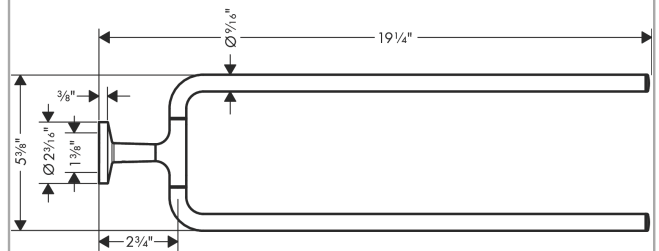

AXOR Universal Circular Double Towel Bar, 20"

Finishes : Part no. : **42822000**

Features

- Wall-mounted
- Metal
- Metal holder
- Arms swivel independently
- With mounting material
- Diameter of drilled hole: 6 mm
- Concealed fastening

Item details

Product image

Scale drawing

**AXOR Universal Circular
Double Towel Bar, 20"**
Finishes : Part no. : **42822000**

Exploded drawing

Year of production: >10/21