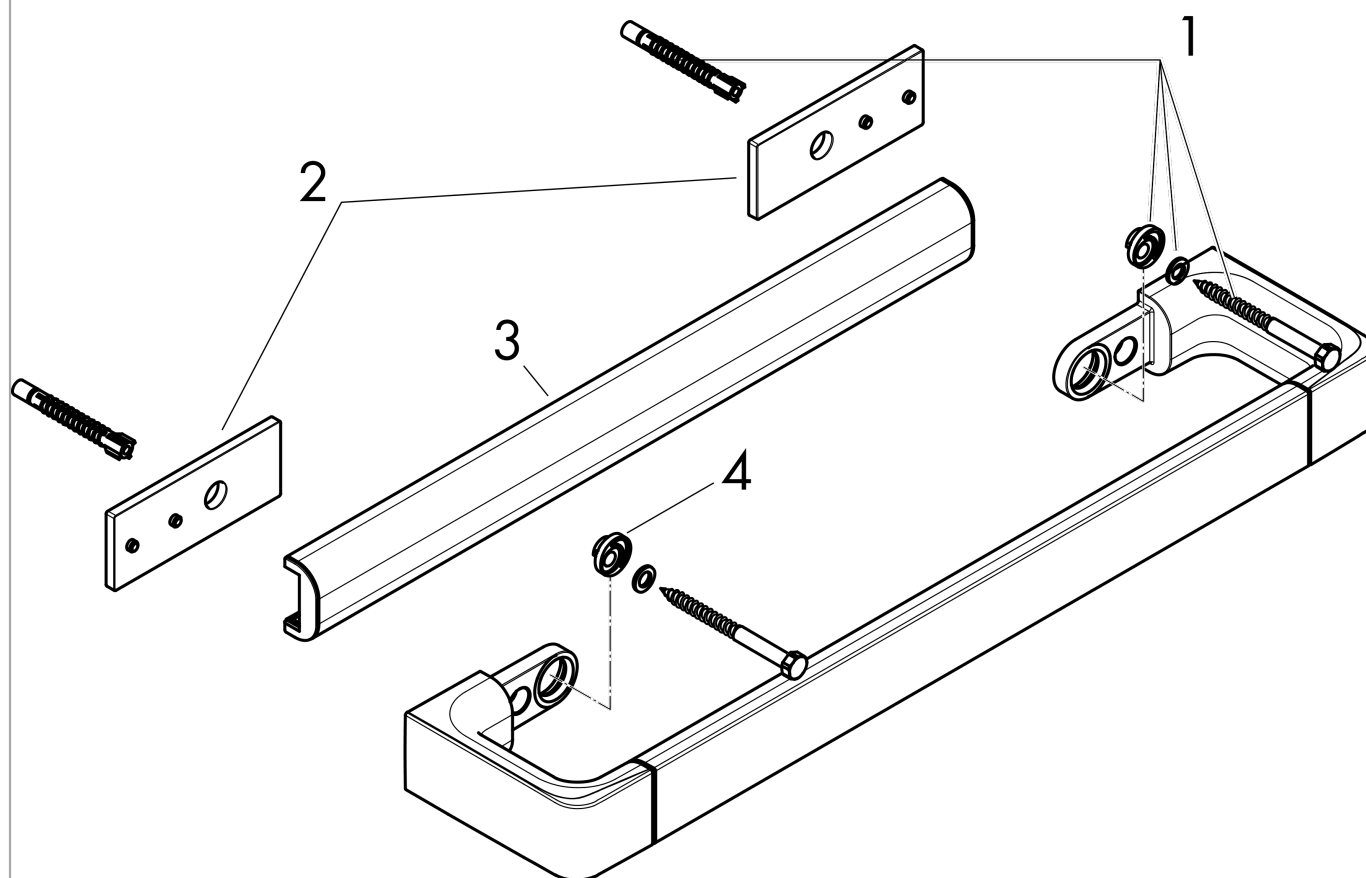

**AXOR Universal Softsquare  
Towel Bar 12"**

Finish: **Brushed Bronze** Part no. : **42830140**

**Features**

- Wall-mounted
- Mountable horizontally or vertically
- Metal
- Metal holder
- With mounting material
- Concealed fastening
- Use as a rail for accessories and towel bar

## AXOR Universal Softsquare

Towel Bar 12"

Finish: **Brushed Bronze** Part no. : **42830140**

### Exploded drawing

Year of production: >11/16

**AXOR Universal Softsquare  
Towel Bar 12"**

Finish: **Brushed Bronze** Part no. : **42830140**