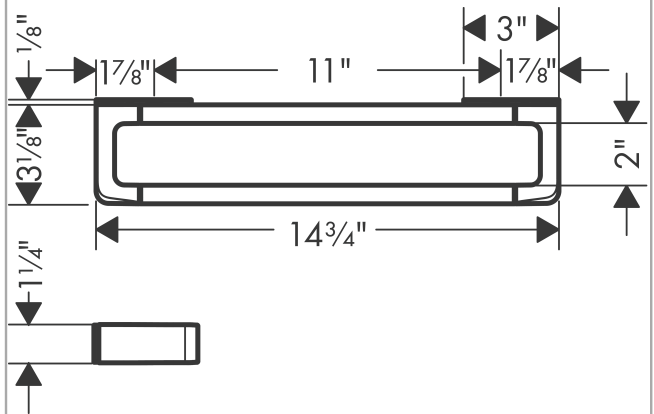

**AXOR Universal Softsquare  
Towel Bar 12"**

Finish: **Brushed Bronze** Part no. : **42830140**

**Features**

- Wall-mounted
- Mountable horizontally or vertically
- Metal
- Metal holder
- With mounting material
- Concealed fastening
- Use as a rail for accessories and towel bar

## AXOR Universal Softsquare

Towel Bar 12"

Finish: **Brushed Bronze** Part no. : **42830140**

### Exploded drawing

Year of production: >11/16

**AXOR Universal Softsquare  
Towel Bar 12"**

Finish: **Brushed Bronze** Part no. : **42830140**