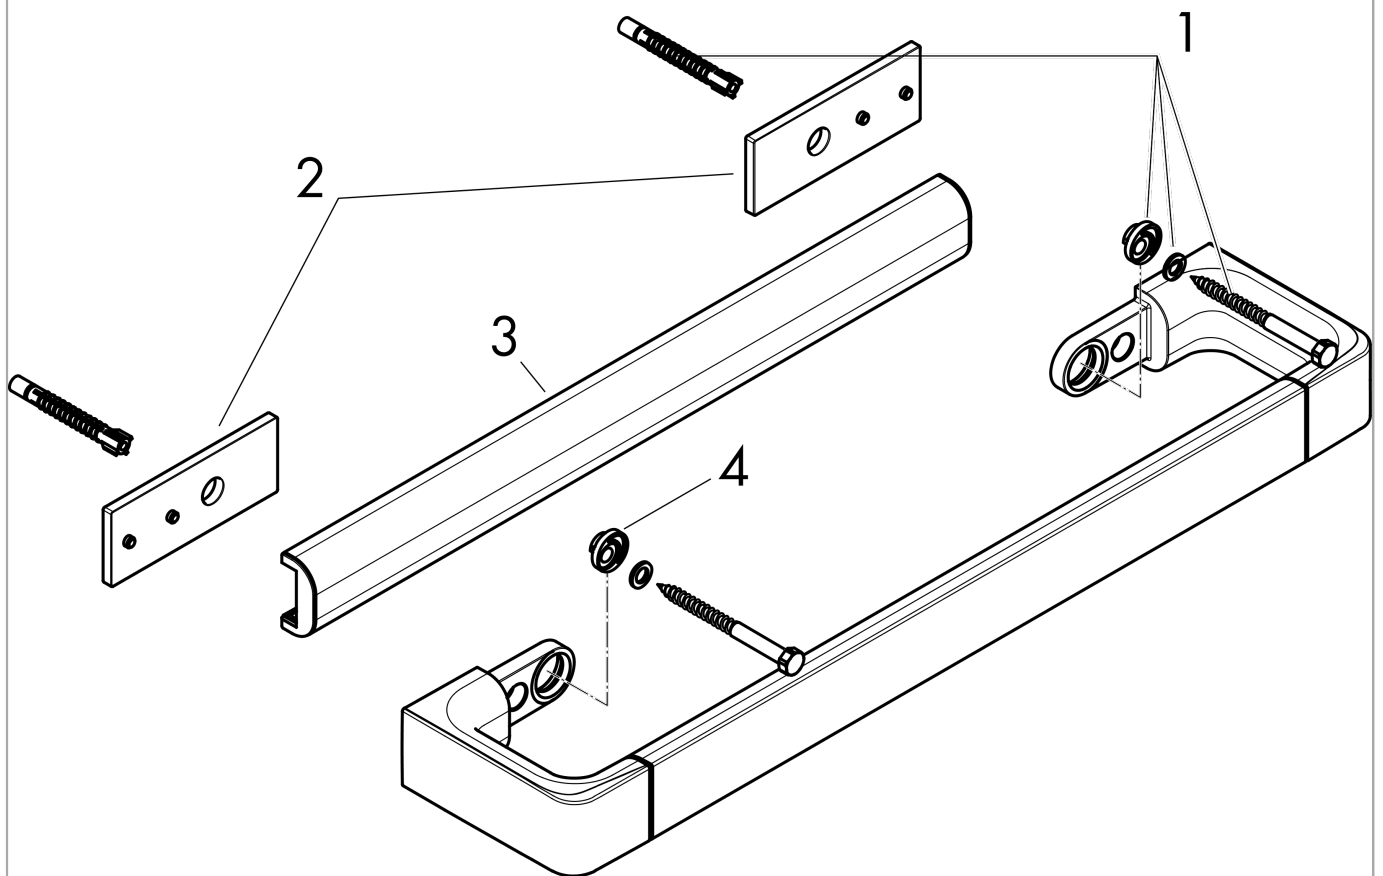

**AXOR Universal Softsquare
Towel Bar 12"**

Finish: **Brushed Gold Optic** Part no. : **42830250**

Features

- Wall-mounted
- Mountable horizontally or vertically
- Metal
- Metal holder
- With mounting material
- Concealed fastening
- Use as a rail for accessories and towel bar

Item details

List Price \$ 577.00

Design awards

Product image

Scale drawing

**AXOR Universal Softsquare
Towel Bar 12"**

Finish: **Brushed Gold Optic** Part no. : **42830250**

Exploded drawing

Year of production: >11/16

**AXOR Universal Softsquare
Towel Bar 12"**

Finish: **Brushed Gold Optic** Part no. : **42830250**

Spare parts list

Year of production: >11/16

Pos.		Part no.	Price	PU
1	mounting set	92841000	-	1
2	tile-matching-disk 7 mm	92406250	-	1
3	cover	92433000	-	1
4	excentric socket	97604000	-	1
a	set of adapters	42870250	-	1
b	set of covers	42871250	-	1
c	mounting kit for two-sided glass montage	42841000	-	1