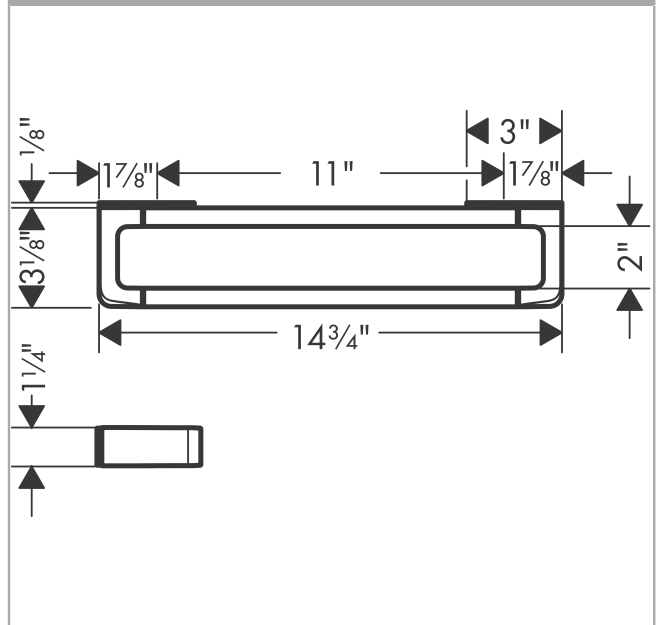

**AXOR Universal Softsquare
Towel Bar 12"**

Finish: **Brushed Gold Optic** Part no. : **42830250**

Features

- Wall-mounted
- Mountable horizontally or vertically
- Metal
- Metal holder
- With mounting material
- Concealed fastening
- Use as a rail for accessories and towel bar

Item details

List Price \$ 577.00

Design awards

Product image

Scale drawing

**AXOR Universal Softsquare
Towel Bar 12"**

Finish: **Brushed Gold Optic** Part no. : **42830250**

Exploded drawing

Year of production: >11/16

**AXOR Universal Softsquare
Towel Bar 12"**

Finish: **Brushed Gold Optic** Part no. : **42830250**

Spare parts list

Year of production: >11/16

Pos.		Part no.	Price	PU
1	mounting set	92841000	-	1
2	tile-matching-disk 7 mm	92406250	-	1
3	cover	92433000	-	1
4	excentric socket	97604000	-	1
a	set of adapters	42870250	-	1
b	set of covers	42871250	-	1
c	mounting kit for two-sided glass montage	42841000	-	1