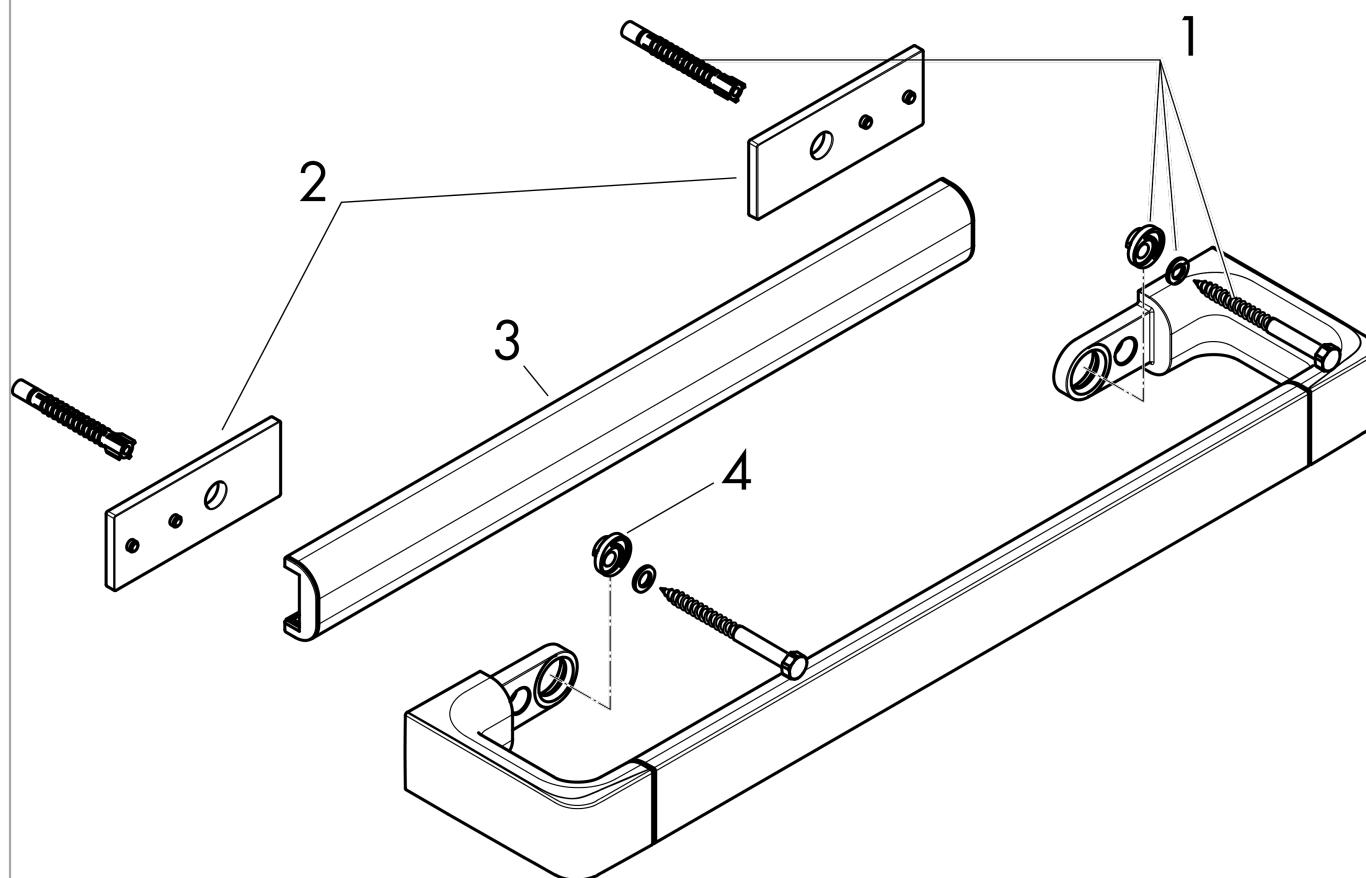

**AXOR Universal Softsquare
Towel Bar 12"**

Finish: **Brushed Black Chrome** Part no. : **42830340**

Features

- Wall-mounted
- Mountable horizontally or vertically
- Metal
- Metal holder
- With mounting material
- Concealed fastening
- Use as a rail for accessories and towel bar

Item details

List Price \$ 577.00

Design awards

Product image

Scale drawing

AXOR Universal Softsquare

Towel Bar 12"

Finish: **Brushed Black Chrome**

Part no. : **42830340**

Exploded drawing

Year of production: >11/16

AXOR Universal Softsquare

Towel Bar 12"

Finish: **Brushed Black Chrome** Part no. : **42830340**

Spare parts list

Year of production: >11/16

Pos.		Part no.	Price	PU
1	mounting set	92841000	-	1
2	tile-matching-disk 7 mm	92406340	-	1
3	cover	92433000	-	1
4	excentric socket	97604000	-	1
a	set of adapters	42870340	-	1
b	set of covers	42871340	-	1
c	mounting kit for two-sided glass montage	42841000	-	1