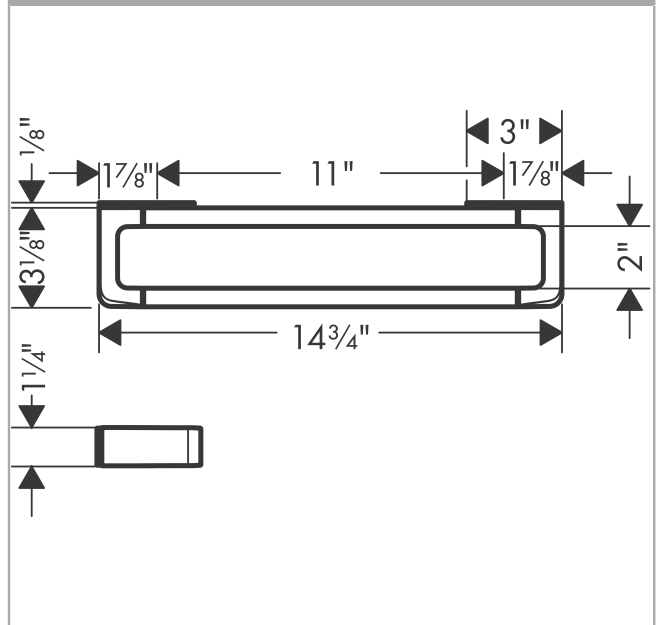

**AXOR Universal Softsquare
Towel Bar 12"**

Finish: **Brushed Black Chrome** Part no. : **42830340**

Features

- Wall-mounted
- Mountable horizontally or vertically
- Metal
- Metal holder
- With mounting material
- Concealed fastening
- Use as a rail for accessories and towel bar

Item details

List Price \$ 577.00

Design awards

Product image

Scale drawing

AXOR Universal Softsquare

Towel Bar 12"

Finish: **Brushed Black Chrome**

Part no. : **42830340**

Exploded drawing

Year of production: >11/16

AXOR Universal Softsquare

Towel Bar 12"

Finish: **Brushed Black Chrome** Part no. : **42830340**

Spare parts list

Year of production: >11/16

Pos.		Part no.	Price	PU
1	mounting set	92841000	-	1
2	tile-matching-disk 7 mm	92406340	-	1
3	cover	92433000	-	1
4	excentric socket	97604000	-	1
a	set of adapters	42870340	-	1
b	set of covers	42871340	-	1
c	mounting kit for two-sided glass montage	42841000	-	1