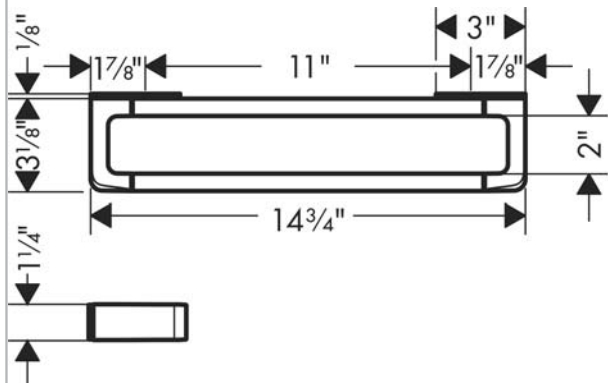

AXOR Universal Accessories
AXOR Universal Towel Bar/Rail, Short
Finishes : brushed nickel Part no. : 42830820

Description

Features

- Metal
- Wall-mounted
- Horizontal or vertical mount
- Serves as a towel bar and rail for additional accessories (requires # 42870XXX Modular Adaptor Set)

Item details

Design awards

Compliance

Product image

Scale drawing