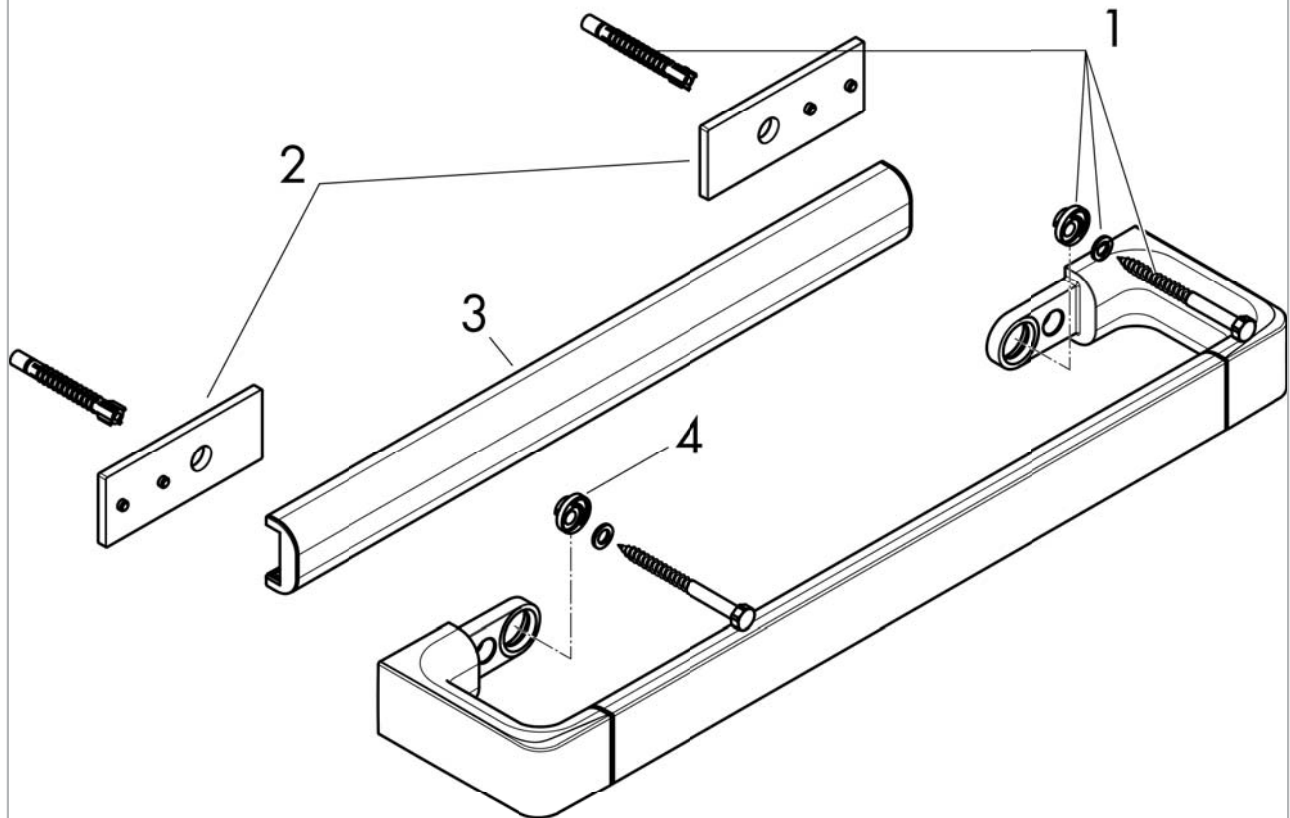

## Product image

## Scale drawing

AXOR Universal Accessories  
AXOR Universal Towel Bar/Rail, Short  
Finishes : brushed nickel Part no. : 42830820

## Exploded drawing

Year of production: >01/16

**AXOR Universal Accessories**  
**AXOR Universal Towel Bar/Rail, Short**  
 Finishes : **brushed nickel**    Part no. : **42830820**