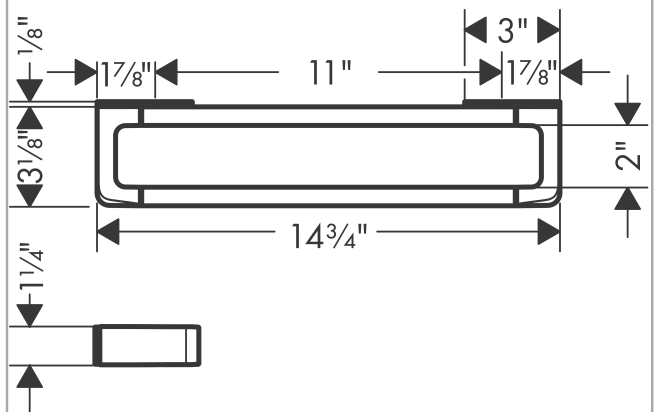

**AXOR Universal Softsquare
Towel Bar 12"**

Finish: **Polished Nickel** Part no. : **42830830**

Features

- Wall-mounted
- Mountable horizontally or vertically
- Metal
- Metal holder
- With mounting material
- Concealed fastening
- Use as a rail for accessories and towel bar

Item details

List Price \$ 555.00

Design awards

Compliance / Sustainability

Product image

Scale drawing

**AXOR Universal Softsquare
Towel Bar 12"**

Finish: **Polished Nickel** Part no. : **42830830**

Exploded drawing

Year of production: 11/16 - 12/19

**AXOR Universal Softsquare
Towel Bar 12"**

Finish: **Polished Nickel** Part no. : **42830830**

Spare parts list

Year of production: **11/16 - 12/19**

Pos.		Part no.	Price	PU
1	mounting set	92841000	-	1
2	tile-matching-disk 7 mm	92406830	-	1
3	cover	92433000	-	1
4	excentric socket	97604000	-	1
a	set of adapters	42870830	-	1
b	set of covers	42871830	-	1
c	mounting kit for two-sided glass montage	42841000	-	1