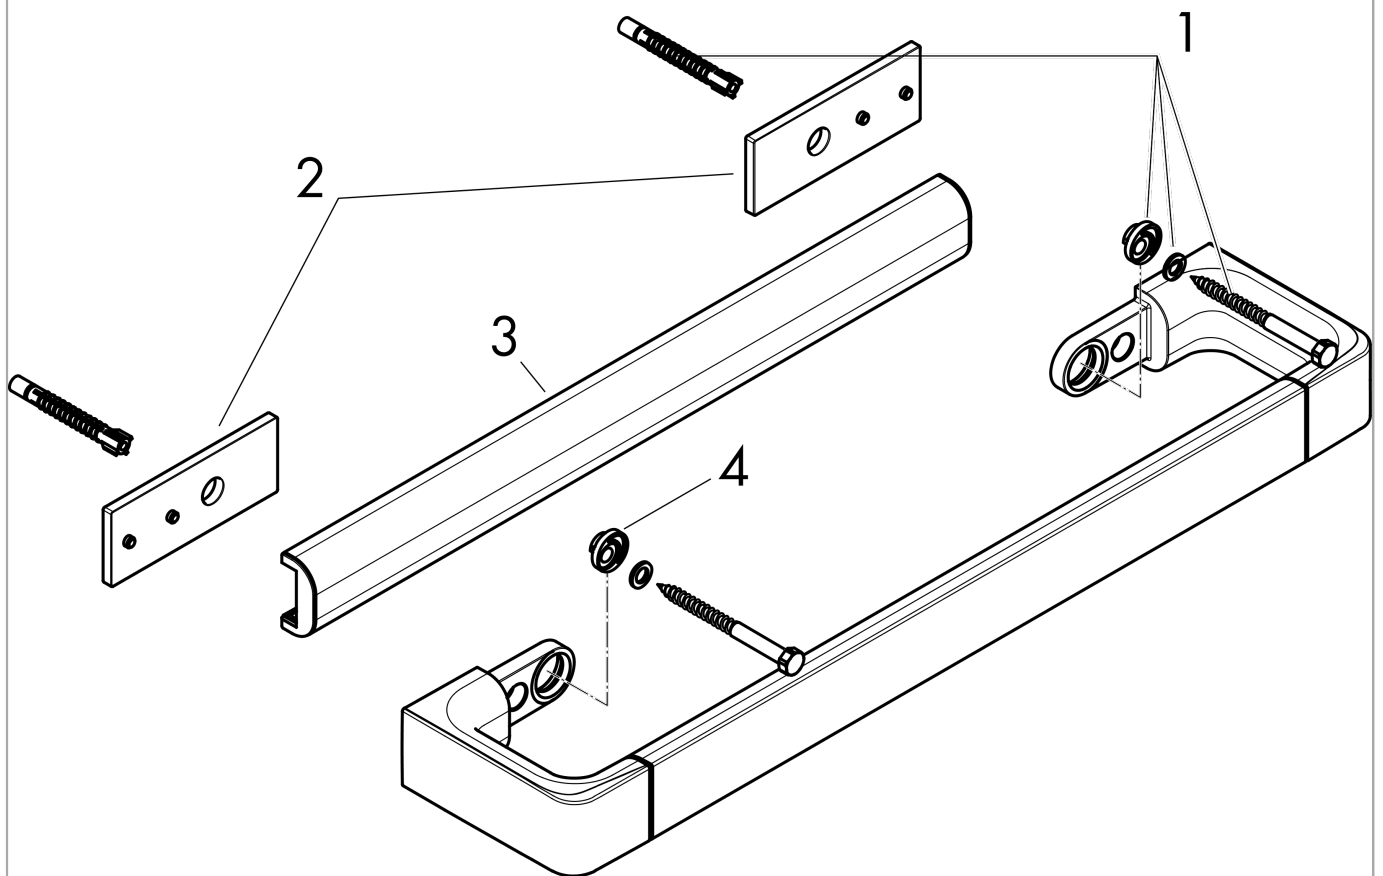

**AXOR Universal Softsquare
Towel Bar 12"**

Finish: **Polished Nickel** Part no. : **42830830**

Features

- Wall-mounted
- Mountable horizontally or vertically
- Metal
- Metal holder
- With mounting material
- Concealed fastening
- Use as a rail for accessories and towel bar

Item details

List Price \$ 555.00

Design awards

Compliance / Sustainability

Product image

Scale drawing

**AXOR Universal Softsquare
Towel Bar 12"**

Finish: **Polished Nickel** Part no. : **42830830**

Exploded drawing

Year of production: 11/16 - 12/19

**AXOR Universal Softsquare
Towel Bar 12"**

Finish: **Polished Nickel** Part no. : **42830830**

Spare parts list

Year of production: **11/16 - 12/19**

Pos.		Part no.	Price	PU
1	mounting set	92841000	-	1
2	tile-matching-disk 7 mm	92406830	-	1
3	cover	92433000	-	1
4	excentric socket	97604000	-	1
a	set of adapters	42870830	-	1
b	set of covers	42871830	-	1
c	mounting kit for two-sided glass montage	42841000	-	1