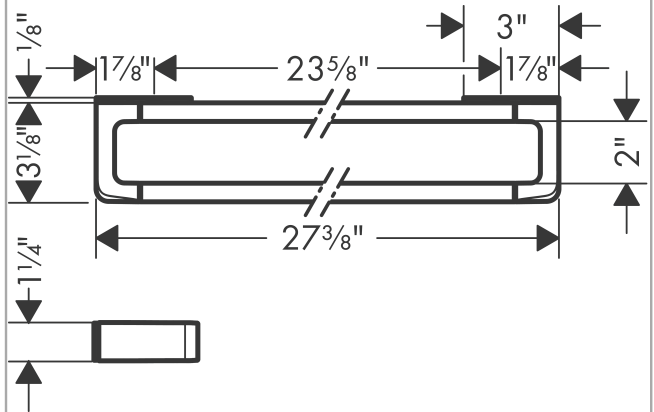

**AXOR Universal Softsquare
Towel Bar 24"**

Finish: **Brushed Gold Optic** Part no. : **42832250**

Features

- Wall-mounted
- Metal
- Metal holder
- Fixed
- With mounting material
- Use as a rail for accessories and towel bar
- Concealed fastening

Item details

List Price \$ 680.00

Design awards

Product image

Scale drawing

**AXOR Universal Softsquare
Towel Bar 24"**

Finish: **Brushed Gold Optic** Part no. : **42832250**

Exploded drawing

Year of production: >11/16

**AXOR Universal Softsquare
Towel Bar 24"**

Finish: **Brushed Gold Optic** Part no. : **42832250**

Spare parts list

Year of production: >11/16

Pos.		Part no.	Price	PU
1	mounting set	92841000	-	1
2	tile-matching-disk 7 mm	92406250	-	1
3	cover	92434250	-	1
4	excentric socket	97604000	-	1
a	set of adapters	42870250	-	1
b	set of covers	42871250	-	1
c	mounting kit for two-sided glass montage	42841000	-	1