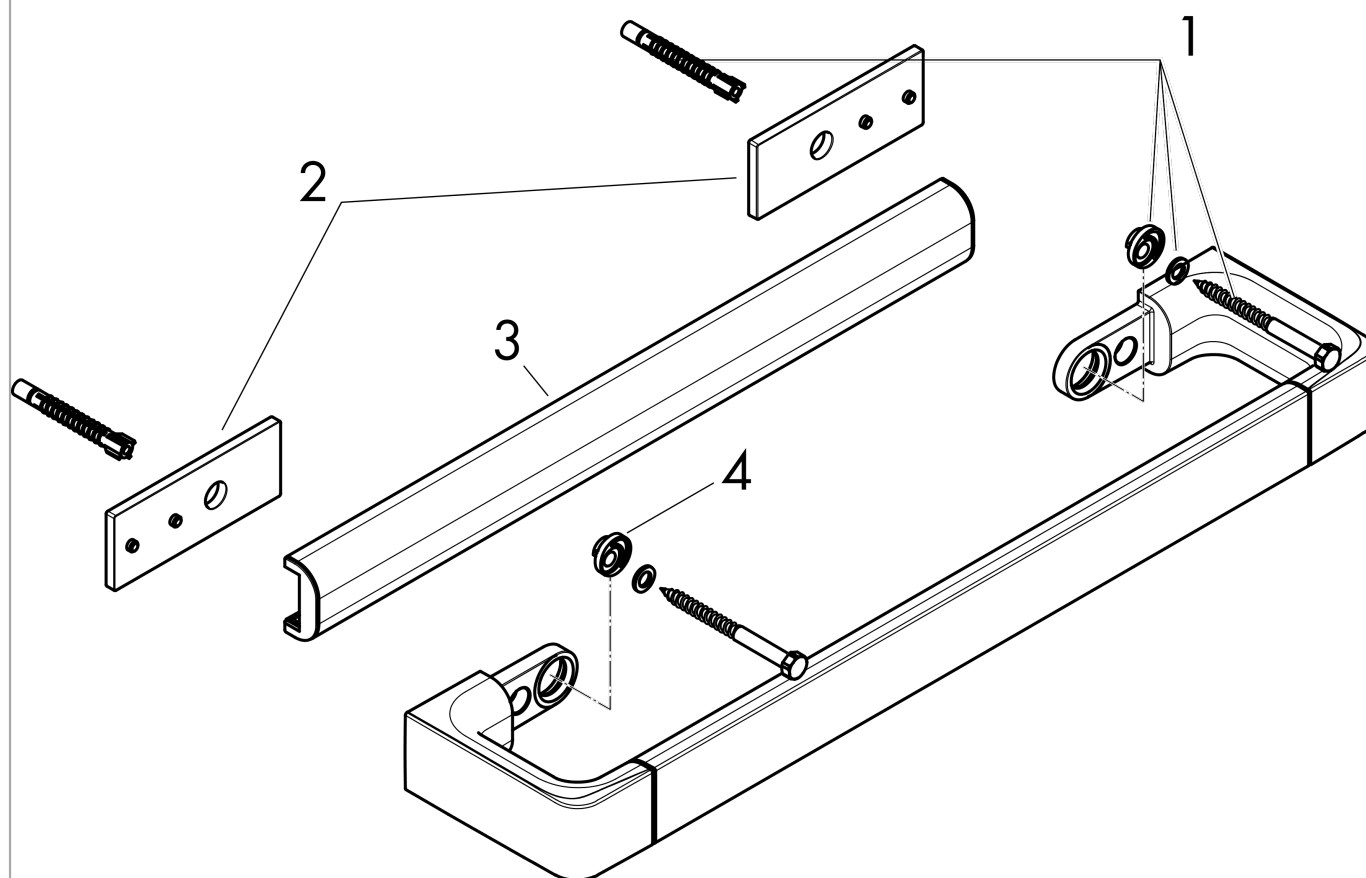

**AXOR Universal Softsquare
Towel Bar 24"**

Finish: **Brushed Gold Optic** Part no. : **42832250**

Features

- Wall-mounted
- Metal
- Metal holder
- Fixed
- With mounting material
- Use as a rail for accessories and towel bar
- Concealed fastening

Item details

List Price \$ 680.00

Design awards

Product image

Scale drawing

**AXOR Universal Softsquare
Towel Bar 24"**

Finish: **Brushed Gold Optic** Part no. : **42832250**

Exploded drawing

Year of production: >11/16

**AXOR Universal Softsquare
Towel Bar 24"**

Finish: **Brushed Gold Optic** Part no. : **42832250**

Spare parts list

Year of production: >11/16

Pos.		Part no.	Price	PU
1	mounting set	92841000	-	1
2	tile-matching-disk 7 mm	92406250	-	1
3	cover	92434250	-	1
4	excentric socket	97604000	-	1
a	set of adapters	42870250	-	1
b	set of covers	42871250	-	1
c	mounting kit for two-sided glass montage	42841000	-	1