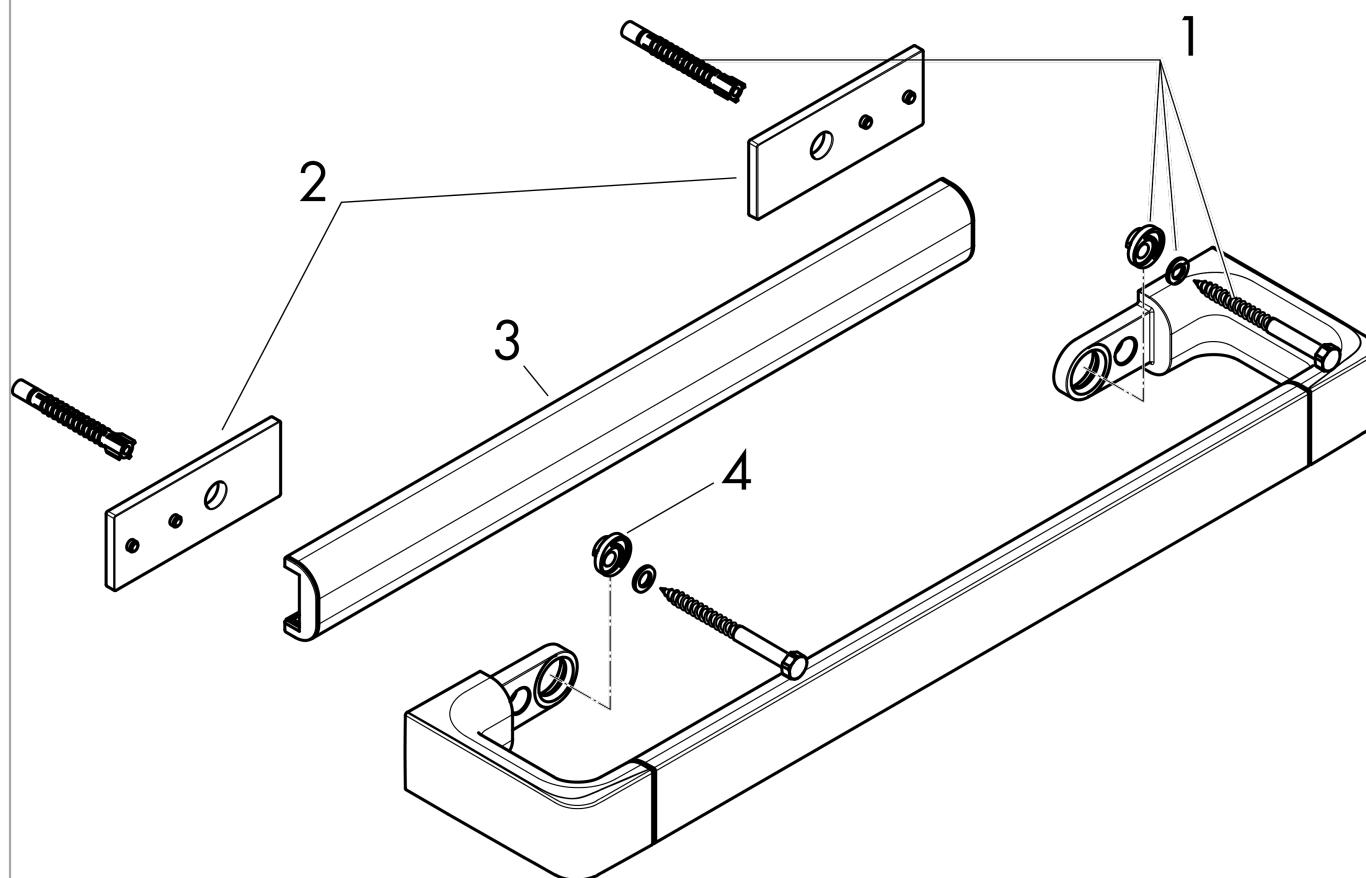

AXOR Universal Softsquare

Towel Bar 24"

Finish: **Brushed Black Chrome**

Part no. : **42832340**

Exploded drawing

Year of production: >11/16

AXOR Universal Softsquare

Towel Bar 24"

Finish: **Brushed Black Chrome** Part no. : **42832340**

Spare parts list

Year of production: >11/16

Pos.		Part no.	Price	PU
1	mounting set	92841000	-	1
2	tile-matching-disk 7 mm	92406340	-	1
3	cover	92434340	-	1
4	excentric socket	97604000	-	1
a	set of adapters	42870340	-	1
b	set of covers	42871340	-	1
c	mounting kit for two-sided glass montage	42841000	-	1