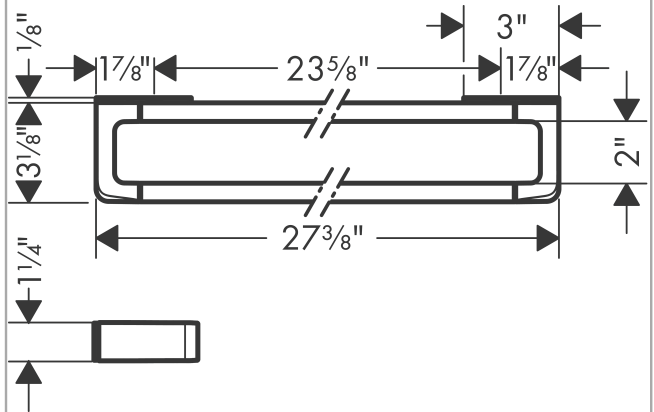

**AXOR Universal Softsquare  
Towel Bar 24"**

Finish: **Brushed Black Chrome** Part no. : **42832340**

**Features**

- Wall-mounted
- Metal
- Metal holder
- Fixed
- With mounting material
- Use as a rail for accessories and towel bar
- Concealed fastening

**Item details**

List Price \$ 680.00

**Design awards**

**Product image**

**Scale drawing**

**AXOR Universal Softsquare**

**Towel Bar 24"**

Finish: **Brushed Black Chrome**

### Towel Bar 24"

Finish: **Brushed Black Chrome** Part no. : **42832340**