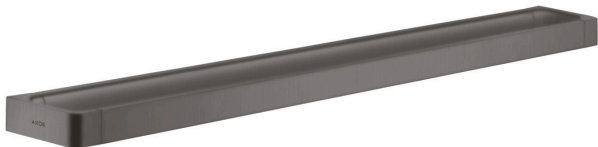

**AXOR Universal Softsquare  
Towel Bar 24"**

Finish: **Brushed Black Chrome** Part no. : **42832340**

**Features**

- Wall-mounted
- Metal
- Metal holder
- Fixed
- With mounting material
- Use as a rail for accessories and towel bar
- Concealed fastening

**Item details**

List Price \$ 680.00

**Design awards**

**Product image**

**Scale drawing**

**AXOR Universal Softsquare**

**Towel Bar 24"**

Finish: **Brushed Black Chrome**

### Towel Bar 24"

Finish: **Brushed Black Chrome** Part no. : **42832340**