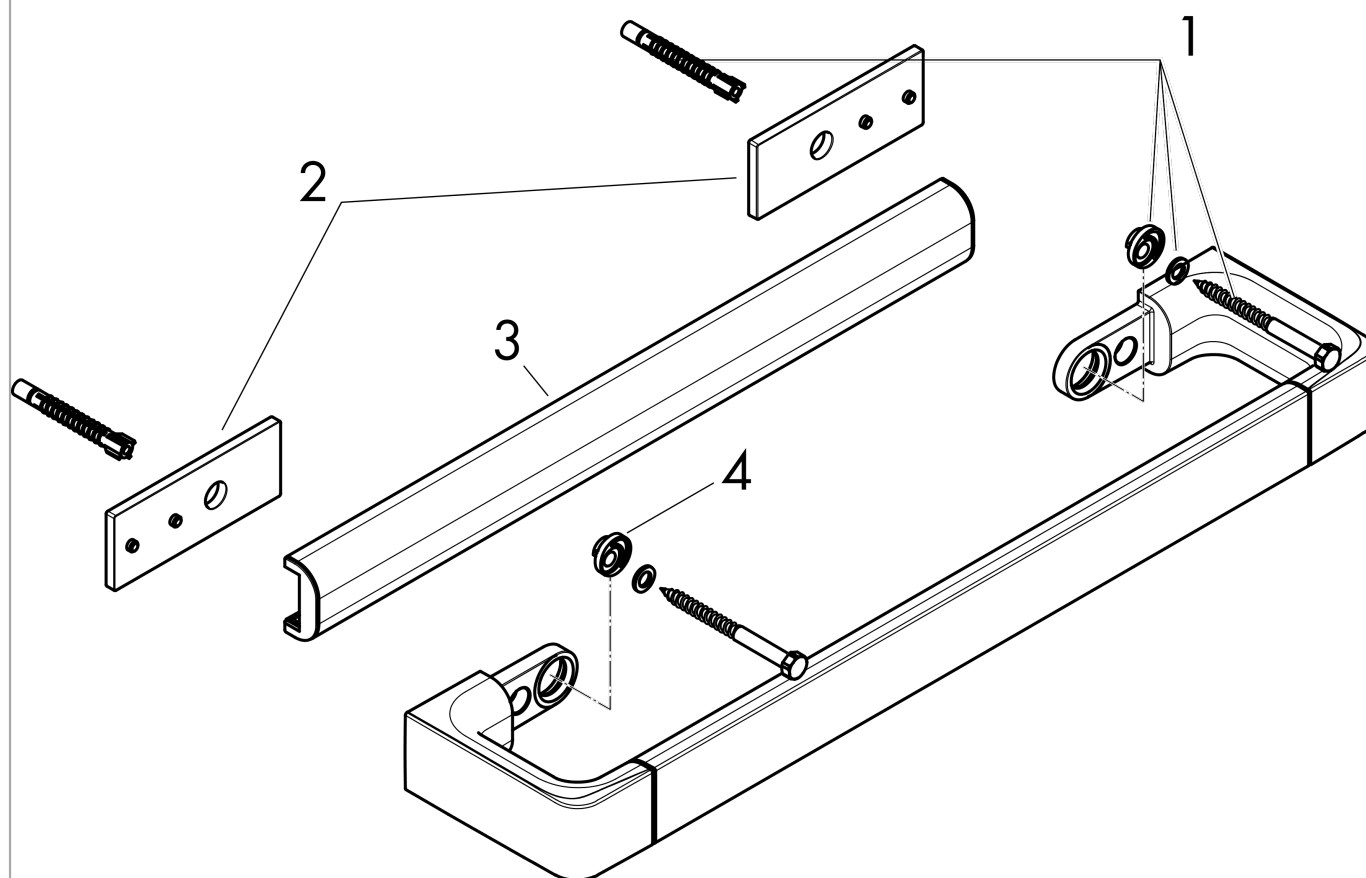

**AXOR Universal Softsquare
Towel Bar 24"**

Finish: **Polished Nickel** Part no. : **42832830**

Features

- Wall-mounted
- Metal
- Metal holder
- Fixed
- With mounting material
- Use as a rail for accessories and towel bar
- Concealed fastening

Item details

List Price \$ 655.00

Design awards

Compliance / Sustainability

Product image

Scale drawing

**AXOR Universal Softsquare
Towel Bar 24"**

Finish: **Polished Nickel** Part no. : **42832830**

Exploded drawing

Year of production: 11/16 - 12/19

**AXOR Universal Softsquare
Towel Bar 24"**

Finish: **Polished Nickel** Part no. : **42832830**

Spare parts list

Year of production: **11/16 - 12/19**

Pos.		Part no.	Price	PU
1	mounting set	92841000	-	1
2	tile-matching-disk 7 mm	92406830	-	1
3	cover	92434830	-	1
4	excentric socket	97604000	-	1
a	set of adapters	42870830	-	1
b	set of covers	42871830	-	1
c	mounting kit for two-sided glass montage	42841000	-	1