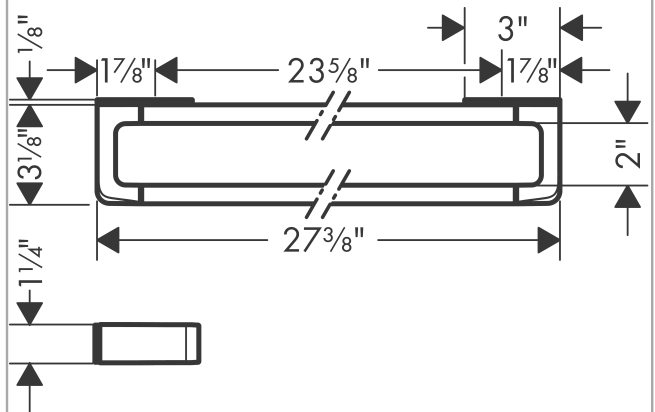

**AXOR Universal Softsquare
Towel Bar 24"**

Finish: **Polished Nickel** Part no. : **42832830**

Features

- Wall-mounted
- Metal
- Metal holder
- Fixed
- With mounting material
- Use as a rail for accessories and towel bar
- Concealed fastening

Item details

List Price \$ 655.00

Design awards

Compliance / Sustainability

Product image

Scale drawing

**AXOR Universal Softsquare
Towel Bar 24"**

Finish: **Polished Nickel** Part no. : **42832830**

Exploded drawing

Year of production: 11/16 - 12/19

**AXOR Universal Softsquare
Towel Bar 24"**

Finish: **Polished Nickel** Part no. : **42832830**

Spare parts list

Year of production: **11/16 - 12/19**

Pos.		Part no.	Price	PU
1	mounting set	92841000	-	1
2	tile-matching-disk 7 mm	92406830	-	1
3	cover	92434830	-	1
4	excentric socket	97604000	-	1
a	set of adapters	42870830	-	1
b	set of covers	42871830	-	1
c	mounting kit for two-sided glass montage	42841000	-	1